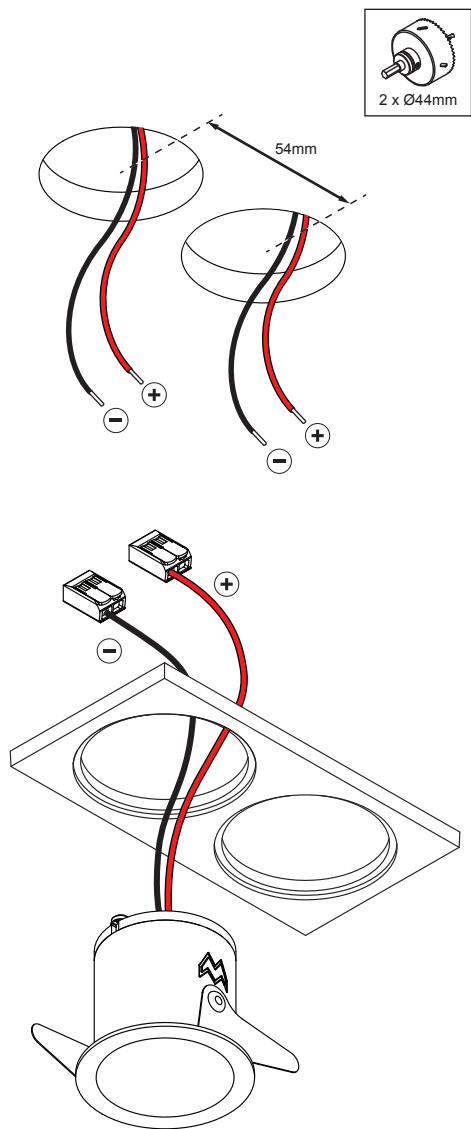

Smart Mask 48 2Lx

133501XX

DO NOT TOUCH LED

CAN BE USED WITH SMART 48

V0 - 18/02/2017