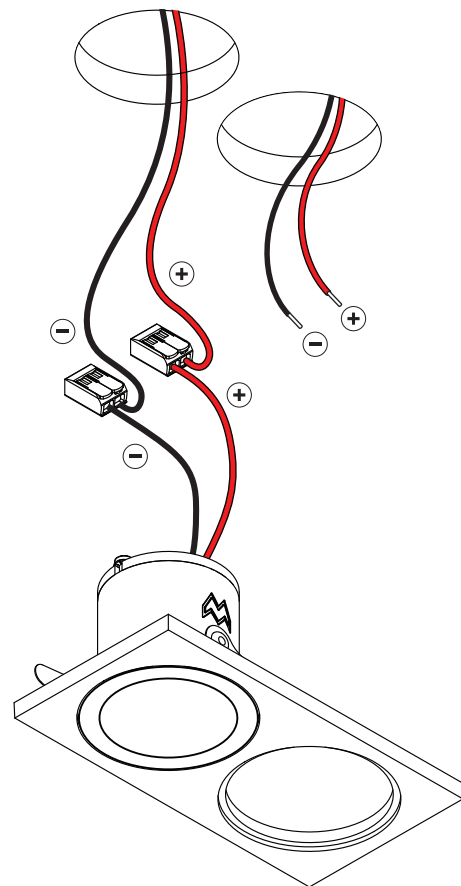

Smart Mask 48 2Lx

133501XX

DO NOT TOUCH LED

CAN BE USED WITH SMART 48

V0 - 18/02/2017