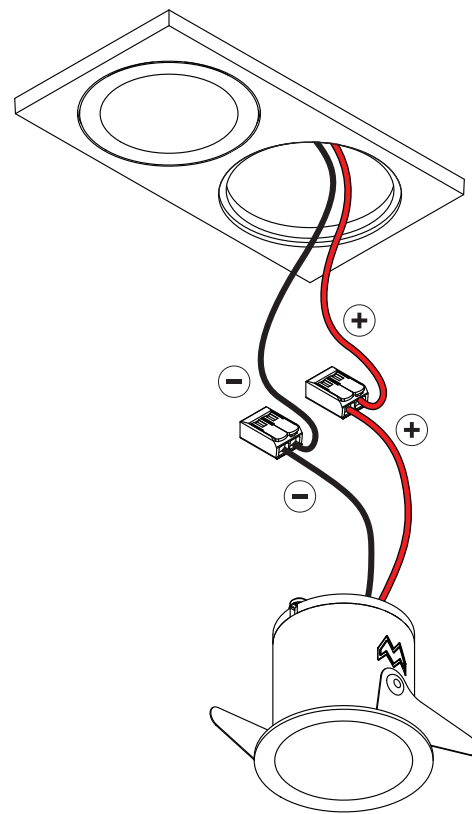

Smart Mask 48 2Lx

133501XX

DO NOT TOUCH LED

CAN BE USED WITH SMART 48

V0 - 18/02/2017