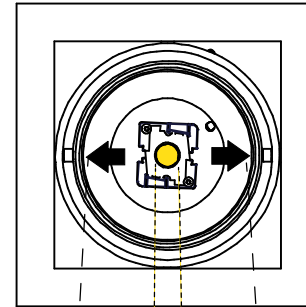

Mini multiple / trimless for smartrings

Remove pink protection film

- 12554002 Frontring Smart cake medium black
- 12554009 Frontring Smart cake medium white struc
- 12554102 Frontring Smart cake flood black
- 12554109 Frontring Smart cake flood white struc
- 12554202 Frontring Smart cake spot black
- 12554209 Frontring Smart cake spot white struc