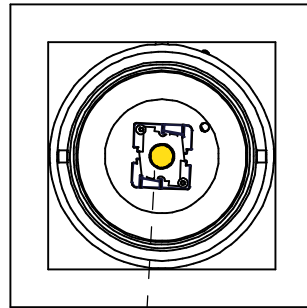

Mini multiple / trimless for smartrings

Remove pink protection film

- 12554002 Frontring Smart cake medium black
- 12554009 Frontring Smart cake medium white struc
- 12554102 Frontring Smart cake flood black
- 12554109 Frontring Smart cake flood white struc
- 12554202 Frontring Smart cake spot black
- 12554209 Frontring Smart cake spot white struc