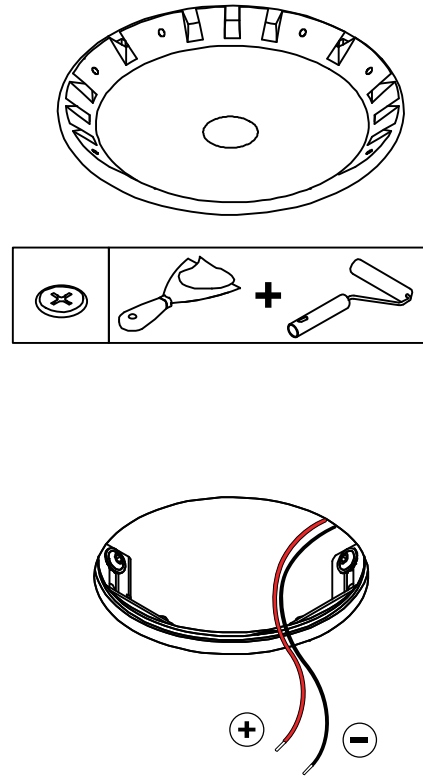

Wink115 rec ring Ø146

14204030

inner edge must be perfectly clean

CAN BE USED WITH

WINK 115 LED GE
ASY WINK 115 LED GE

VO - 24/05/2017