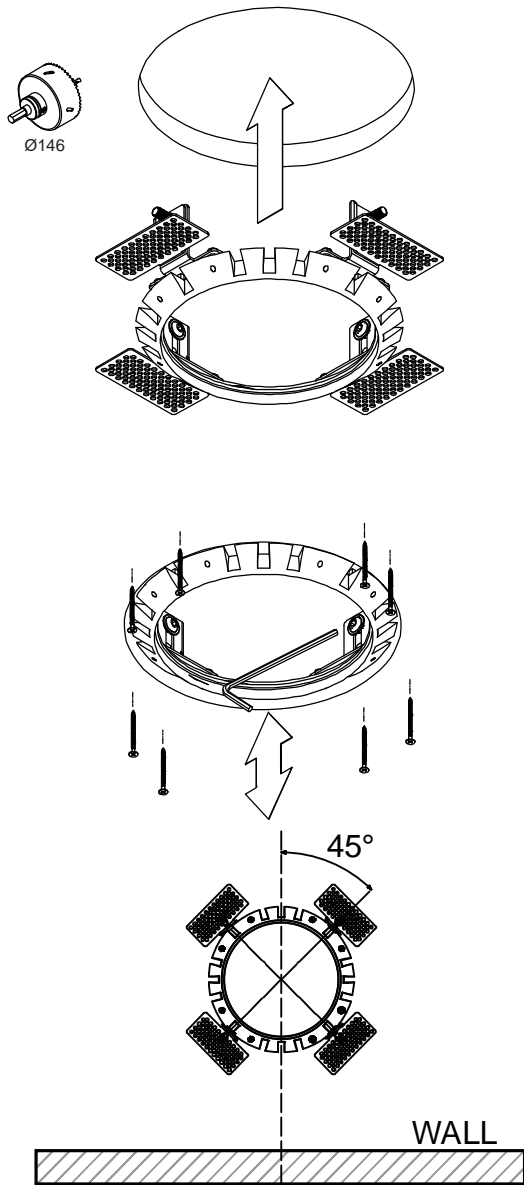

Wink115 rec ring Ø146

14204030

inner edge must be perfectly clean

CAN BE USED WITH

WINK 115 LED GE
ASY WINK 115 LED GE

VO - 24/05/2017