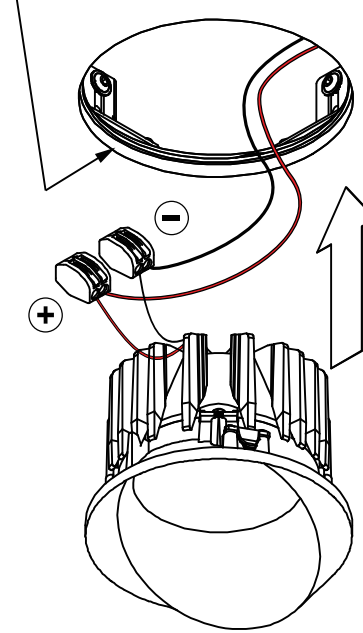

Wink115 rec ring Ø146

14204030

inner edge must be perfectly clean

CAN BE USED WITH

WINK 115 LED GE
ASY WINK 115 LED GE

VO - 24/05/2017