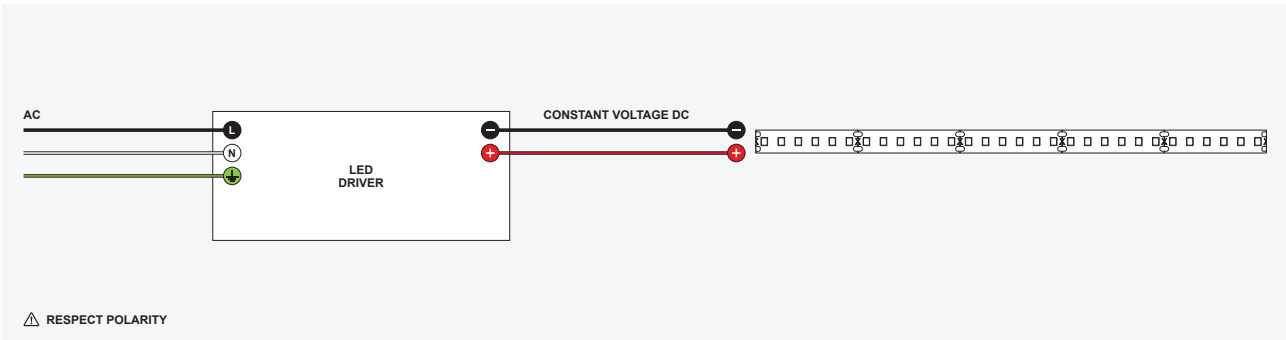

1 LED LUMINAIRE (POWERED BY A CONSTANT VOLTAGE LED DRIVER)