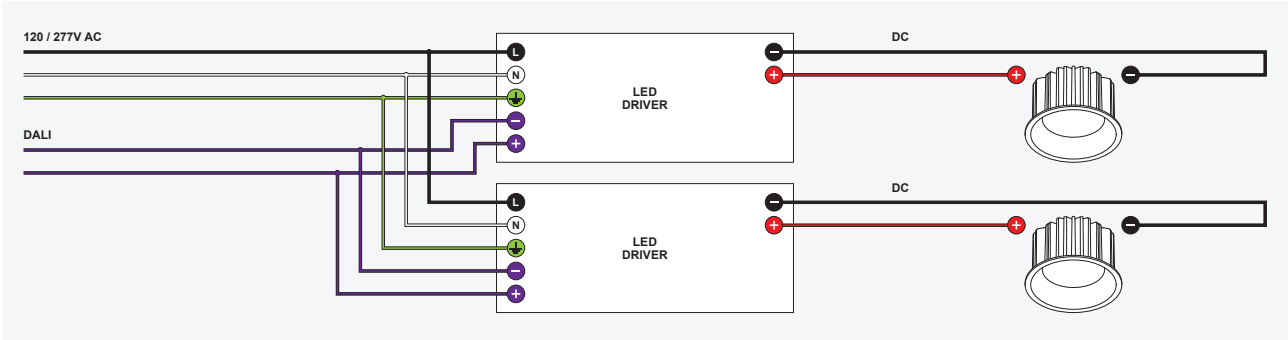

Wiring Diagrams

Primary Connections

0-10V

DALI

LUTRON ECOSYSTEM

ELV / TRIAC

Wiring Diagrams

Secondary Connections

1 LED LUMINAIRE (POWERED BY A CONSTANT CURRENT LED DRIVER)

2 OR MORE LED LUMINAIRES (POWERED BY A CONSTANT CURRENT LED DRIVER)

1 LED LUMINAIRE (POWERED BY A CONSTANT VOLTAGE LED DRIVER)

2 OR MORE LED LUMINAIRES (POWERED BY A CONSTANT VOLTAGE LED DRIVER)