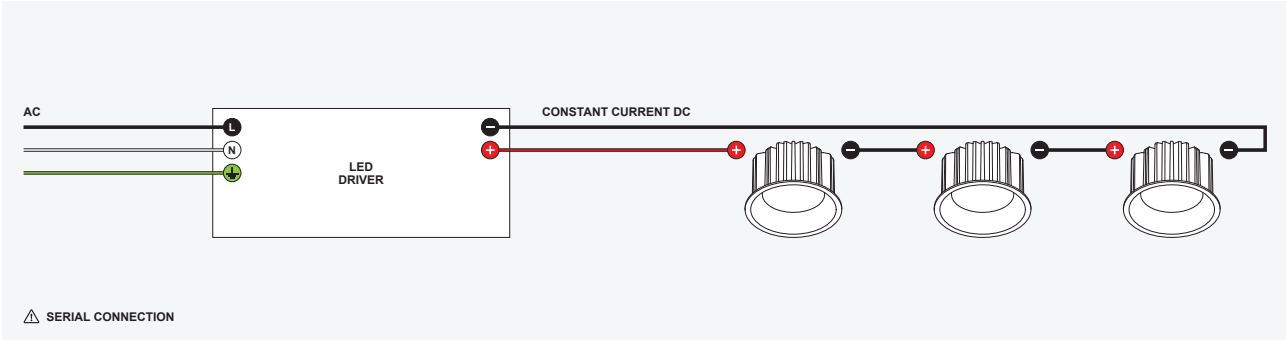

Wiring Diagrams

Primary Connections

0-10V

DALI

LUTRON ECOSYSTEM

ELV / TRIAC

Wiring Diagrams

Secondary Connections

1 LED LUMINAIRE (POWERED BY A CONSTANT CURRENT LED DRIVER)

2 OR MORE LED LUMINAIRES (POWERED BY A CONSTANT CURRENT LED DRIVER)

1 LED LUMINAIRE (POWERED BY A CONSTANT VOLTAGE LED DRIVER)

2 OR MORE LED LUMINAIRES (POWERED BY A CONSTANT VOLTAGE LED DRIVER)