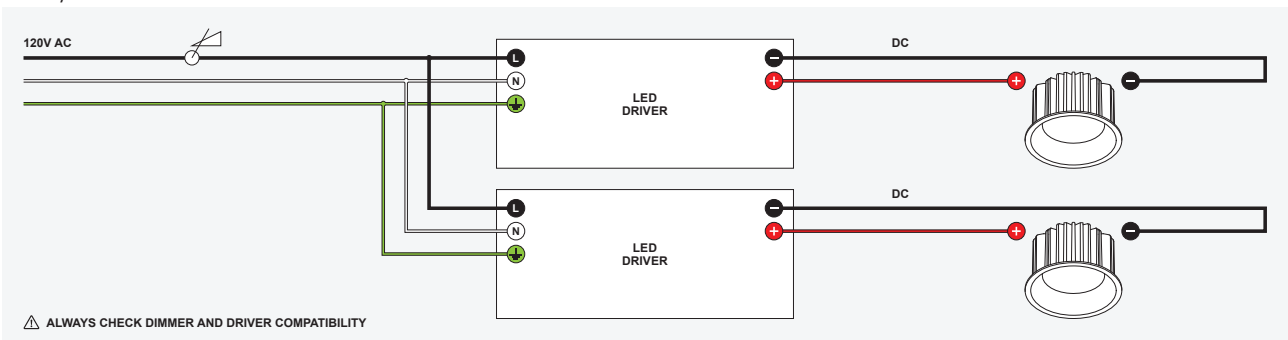

Wiring Diagrams

Primary Connections

0-10V

DALI

LUTRON ECOSYSTEM

ELV / TRIAC

Wiring Diagrams

Secondary Connections

1 LED LUMINAIRE (POWERED BY A CONSTANT CURRENT LED DRIVER)

2 OR MORE LED LUMINAIRES (POWERED BY A CONSTANT CURRENT LED DRIVER)

1 LED LUMINAIRE (POWERED BY A CONSTANT VOLTAGE LED DRIVER)

2 OR MORE LED LUMINAIRES (POWERED BY A CONSTANT VOLTAGE LED DRIVER)