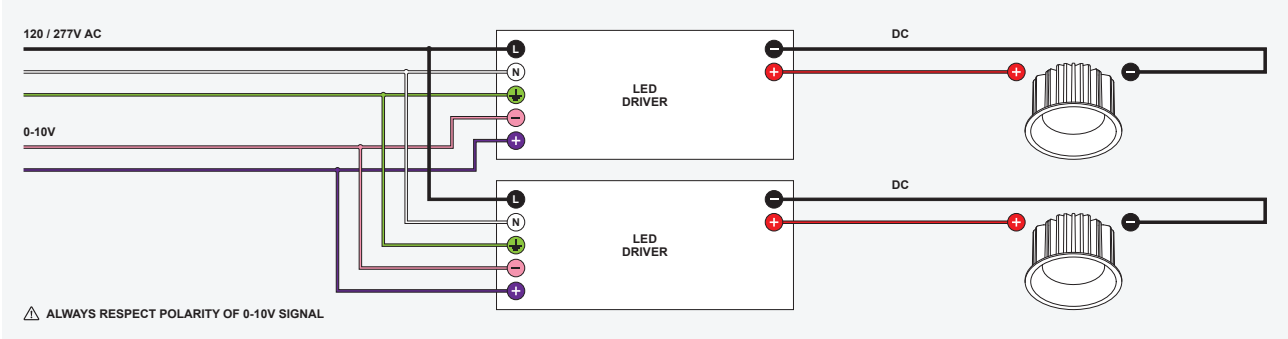

Wiring Diagrams

Primary Connections

0-10V

DALI

LUTRON ECOSYSTEM

ELV / TRIAC

Wiring Diagrams

Secondary Connections

1 LED LUMINAIRE (POWERED BY A CONSTANT CURRENT LED DRIVER)

2 OR MORE LED LUMINAIRES (POWERED BY A CONSTANT CURRENT LED DRIVER)

1 LED LUMINAIRE (POWERED BY A CONSTANT VOLTAGE LED DRIVER)

2 OR MORE LED LUMINAIRES (POWERED BY A CONSTANT VOLTAGE LED DRIVER)