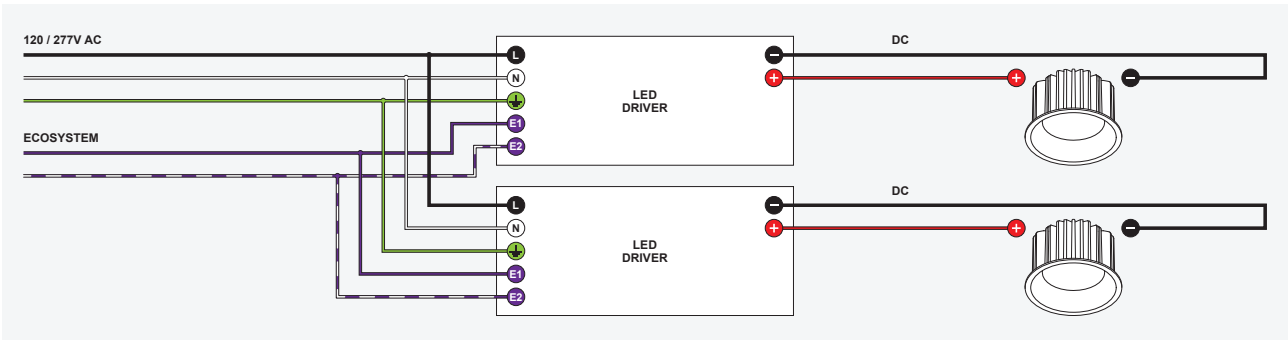

Wiring Diagrams

Primary Connections

0-10V

DALI

LUTRON ECOSYSTEM

ELV / TRIAC

Wiring Diagrams

Secondary Connections

1 LED LUMINAIRE (POWERED BY A CONSTANT CURRENT LED DRIVER)

2 OR MORE LED LUMINAIRES (POWERED BY A CONSTANT CURRENT LED DRIVER)

1 LED LUMINAIRE (POWERED BY A CONSTANT VOLTAGE LED DRIVER)

2 OR MORE LED LUMINAIRES (POWERED BY A CONSTANT VOLTAGE LED DRIVER)