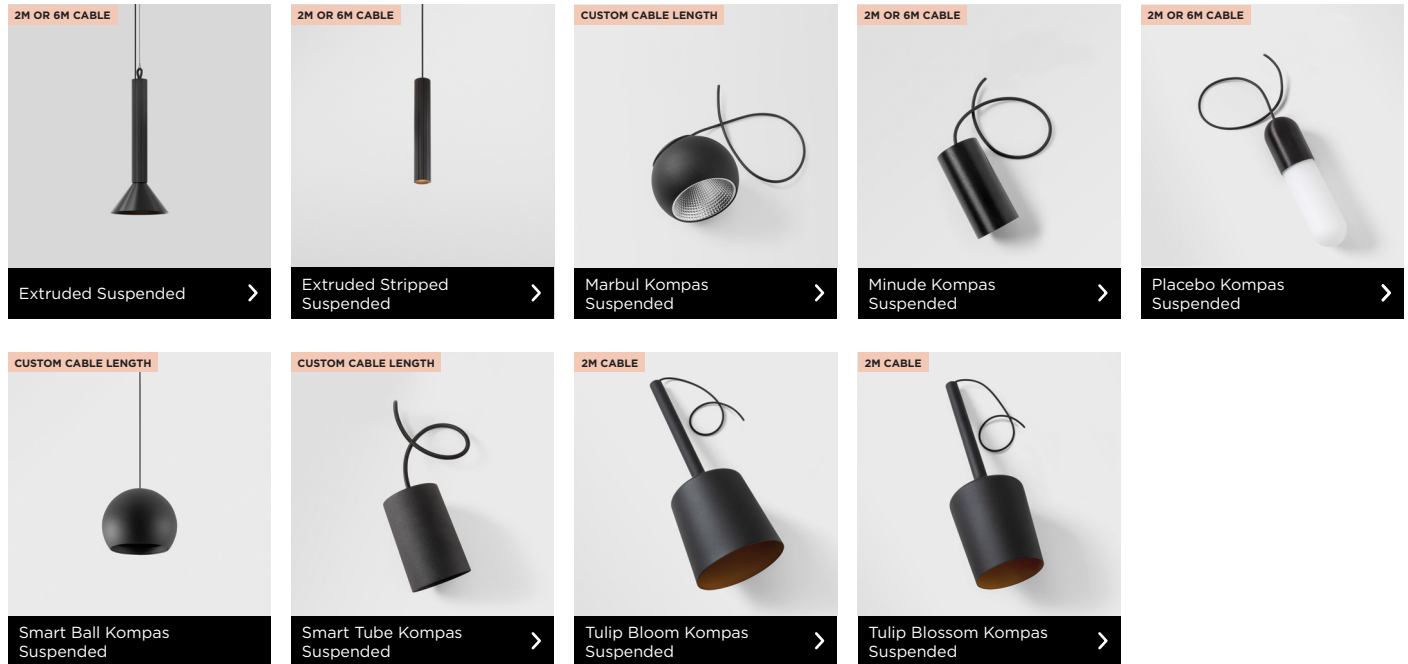

Compose your Kompas

This guide will help you in composing your Kompas configuration. Based on the type and amount of spotlights you wish to add to your configuration, you will find in this guide the exact article number of the compatible Kompas base. You can also follow the links on each detailed spotlight page to find the list of all article numbers of that spotlight. Enjoy creating your Kompas configuration and seeing it come to life!

1. Select spotlight modules

2. Select Kompas base

3. Select optional accessories

Extruded

CHECK ALL ARTICLE NUMBERS OF EXTRUDED

KOMPAS BASE	
Black Structure	XXXXXX32
White Structure	XXXXXX09

Trailing Edge

KOMPAS BASE	350mA				500mA			
	135708XX		135700XX		135711XX		135703XX	
	30W		60W		30W		60W	
	Includes 3 drivers of 10W		Includes 6 drivers of 10W		Includes 3 drivers of 10W		Includes 6 drivers of 10W	
Fixture for Kompas	Max Fixtures	Max in Series	Max Fixtures	Max in Series	Max Fixtures	Max in Series	Max Fixtures	Max in Series
Extruded Suspended	3	1	6	1	3	1	6	1
Extruded Suspended Warm Dim	3	1	6	1				