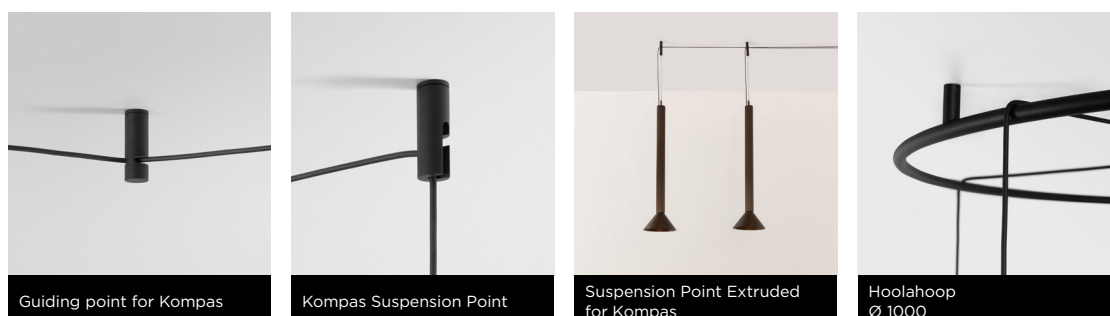

1. Select spotlight modules

2. Select Kompas base

3. Select optional accessories

Extruded

CHECK ALL ARTICLE NUMBERS OF EXTRUDED

KOMPAS BASE	
Black Structure	XXXXXX32
White Structure	XXXXXX09

Trailing Edge

KOMPAS BASE	350mA				500mA			
	135708XX		135700XX		135711XX		135703XX	
	30W		60W		30W		60W	
	Includes 3 drivers of 10W		Includes 6 drivers of 10W		Includes 3 drivers of 10W		Includes 6 drivers of 10W	
Fixture for Kompas	Max Fixtures	Max in Series	Max Fixtures	Max in Series	Max Fixtures	Max in Series	Max Fixtures	Max in Series
Extruded Suspended	3	1	6	1	3	1	6	1
Extruded Suspended Warm Dim	3	1	6	1				