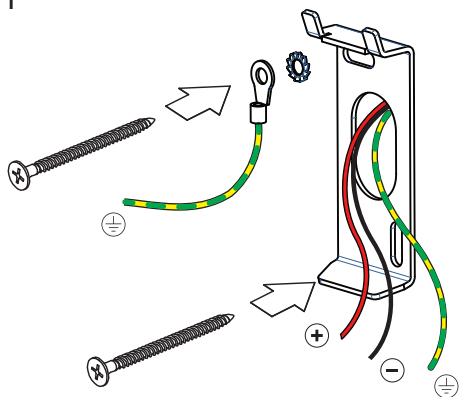

SmartST XL Wall 82 1xLED GE

128460XX

1

(SCREWS NOT INCLUDED)