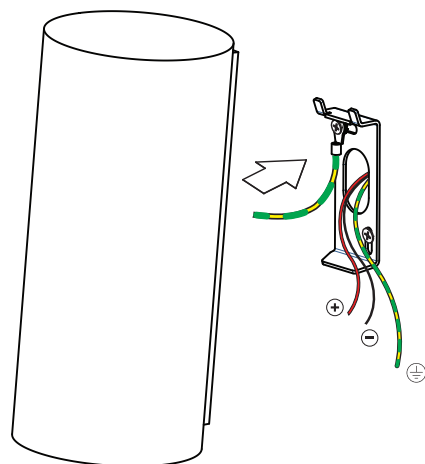

SmartST XL Wall 82 1xLED GE

128460XX

1

(SCREWS NOT INCLUDED)

2

3

4

install : Twist clockwise
uninstall : Twist counterclockwise

1. CAN BE USED WITH :
2. Smart Cake 82 LED GE
   - Smart Lotis 82 LED GE
   - Smart Kup 82 LED GE
   - Smart Cake 82 GU10 GE for tube/box
   - Smart Lotis82 GU10 GE for tube/box
   - Smart Kup82 GU10 GE for tube/box

V0 - 18/05/2017