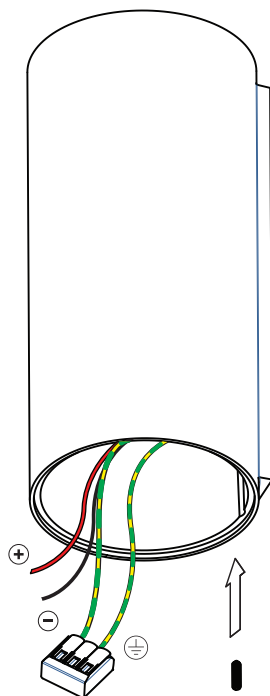

SmartST XL Wall 82 1xLED GE

128460XX

1

(SCREWS NOT INCLUDED)

2

3

4

install : Twist clockwise
uninstall : Twist counterclockwise

1. CAN BE USED WITH :
2. Smart Cake 82 LED GE
   - Smart Lotis 82 LED GE
   - Smart Kup 82 LED GE
   - Smart Cake 82 GU10 GE for tube/box
   - Smart Lotis82 GU10 GE for tube/box
   - Smart Kup82 GU10 GE for tube/box

V0 - 18/05/2017