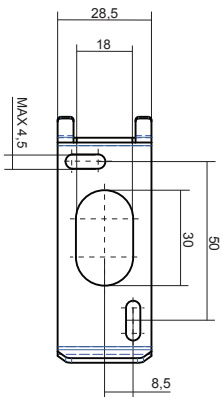

SmartST XL Wall 82 1xLED GE

128460XX

1

(SCREWS NOT INCLUDED)

2

3

4

install : Twist clockwise
uninstall : Twist counterclockwise

1. CAN BE USED WITH :
2. Smart Cake 82 LED GE
   - Smart Lotis 82 LED GE
   - Smart Kup 82 LED GE
   - Smart Cake 82 GU10 GE for tube/box
   - Smart Lotis82 GU10 GE for tube/box
   - Smart Kup82 GU10 GE for tube/box

V0 - 18/05/2017