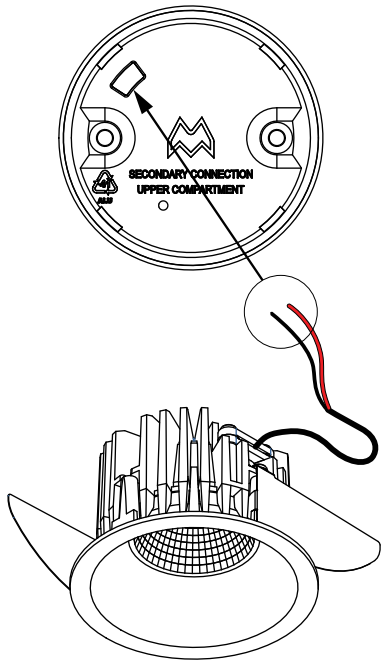

# Smart surface tubed 82 large LED GI

128440XX

VISUALIZATION WITH 'SMART LOTIS'  
 READ 'CAN BE USED WITH' FOR ALL  
 OTHER USEFUL 'SMART' PRODUCTS  
 'SMART 82 GE' FIXTURE NOT INCLUDED

Disconnect fixture connectors  
 and pull wires through opening

IP54 only when used with included O-ring  
 and combined with 'Smart 82 IP54' fixture