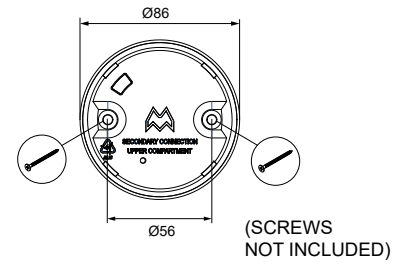

# Smart surface tubed 82 large LED GI

128440XX

VISUALIZATION WITH 'SMART LOTIS'  
 READ 'CAN BE USED WITH' FOR ALL  
 OTHER USEFUL 'SMART' PRODUCTS  
 'SMART 82 GE' FIXTURE NOT INCLUDED

Disconnect fixture connectors  
 and pull wires through opening

IP54 only when used with included O-ring  
 and combined with 'Smart 82 IP54' fixture