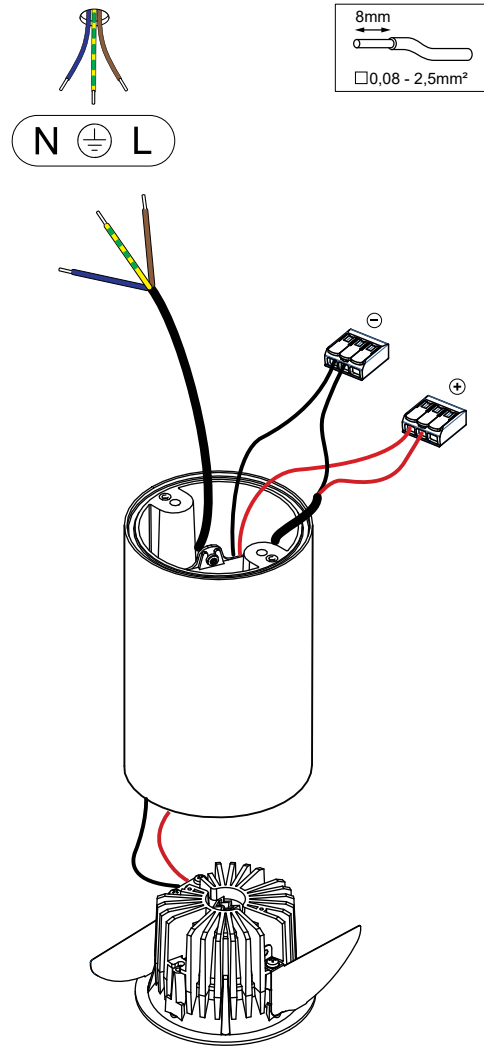

# Smart surface tubed 82 large LED GI

128440XX

VISUALIZATION WITH 'SMART LOTIS'  
 READ 'CAN BE USED WITH' FOR ALL  
 OTHER USEFUL 'SMART' PRODUCTS  
 'SMART 82 GE' FIXTURE NOT INCLUDED

Disconnect fixture connectors  
 and pull wires through opening

IP54 only when used with included O-ring  
 and combined with 'Smart 82 IP54' fixture