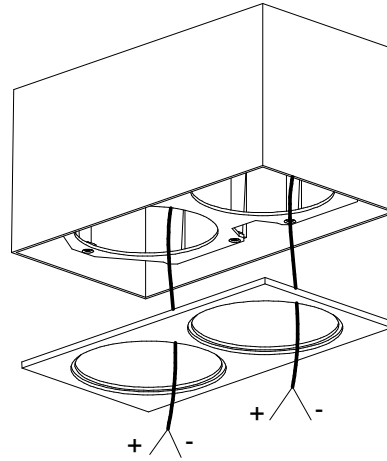

Smart Surface Box 115 GI For 2 SMART 115

US\_128041XX

1

2

3

US\_128101xx  
(must be ordered separately)

4

2X  
US\_1274yyxx - Smart Cake Ø115 GE  
US\_1275yyxx - Smart Lotis Ø115 GE  
US\_1276yyxx - Smart Kup Ø115 GE  
(must be ordered separately)

install : Twist clockwise  
uninstall: Twist counterclockwise

5

MUST BE USED WITH

TWO OF FOLLOWING FIXTURES  
US\_1274yyxx - Smart Cake Ø115 GE  
US\_1275yyxx - Smart Lotis Ø115 GE  
US\_1276yyxx - Smart Kup Ø115 GE