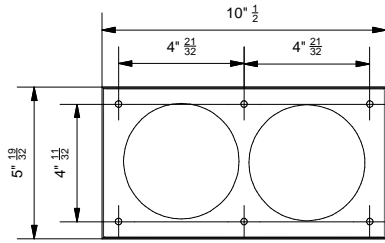

Smart Surface Box 115 GI For 2 SMART 115

US\_128041XX

1

2

3

US\_128101xx  
(must be ordered separately)

4

2X  
US\_1274yyxx - Smart Cake Ø115 GE  
US\_1275yyxx - Smart Lotis Ø115 GE  
US\_1276yyxx - Smart Kup Ø115 GE  
(must be ordered separately)

install : Twist clockwise  
uninstall: Twist counterclockwise

5

MUST BE USED WITH

TWO OF FOLLOWING FIXTURES  
US\_1274yyxx - Smart Cake Ø115 GE  
US\_1275yyxx - Smart Lotis Ø115 GE  
US\_1276yyxx - Smart Kup Ø115 GE