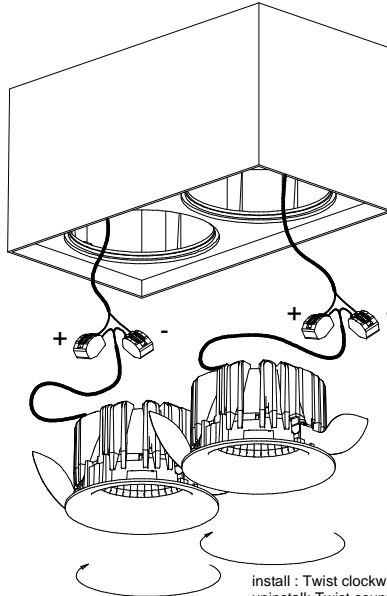

Smart Surface Box 115 GI For 2 SMART 115

US\_128041XX

1

2

3

US\_128101xx  
(must be ordered separately)

4

2X  
US\_1274yyxx - Smart Cake Ø115 GE  
US\_1275yyxx - Smart Lotis Ø115 GE  
US\_1276yyxx - Smart Kup Ø115 GE  
(must be ordered separately)

install : Twist clockwise  
uninstall: Twist counterclockwise

5

MUST BE USED WITH

TWO OF FOLLOWING FIXTURES  
US\_1274yyxx - Smart Cake Ø115 GE  
US\_1275yyxx - Smart Lotis Ø115 GE  
US\_1276yyxx - Smart Kup Ø115 GE