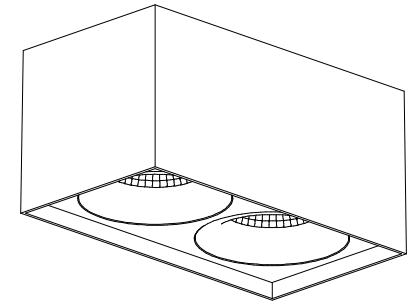

Smart Surface Box 115 GI For 2 SMART 115

US\_128041XX

1

2

3

US\_128101xx  
(must be ordered separately)

4

2X  
US\_1274yyxx - Smart Cake Ø115 GE  
US\_1275yyxx - Smart Lotis Ø115 GE  
US\_1276yyxx - Smart Kup Ø115 GE  
(must be ordered separately)

install : Twist clockwise  
uninstall: Twist counterclockwise

5

MUST BE USED WITH

TWO OF FOLLOWING FIXTURES  
US\_1274yyxx - Smart Cake Ø115 GE  
US\_1275yyxx - Smart Lotis Ø115 GE  
US\_1276yyxx - Smart Kup Ø115 GE