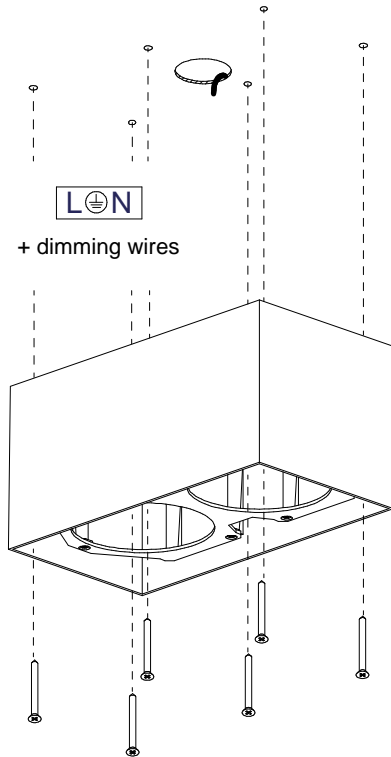

Smart Surface Box 115 GI For 2 SMART 115

US\_128041XX

1

2

3

US\_128101xx  
(must be ordered separately)

4

2X  
US\_1274yyxx - Smart Cake Ø115 GE  
US\_1275yyxx - Smart Lotis Ø115 GE  
US\_1276yyxx - Smart Kup Ø115 GE  
(must be ordered separately)

install : Twist clockwise  
uninstall: Twist counterclockwise

5

MUST BE USED WITH

TWO OF FOLLOWING FIXTURES  
US\_1274yyxx - Smart Cake Ø115 GE  
US\_1275yyxx - Smart Lotis Ø115 GE  
US\_1276yyxx - Smart Kup Ø115 GE