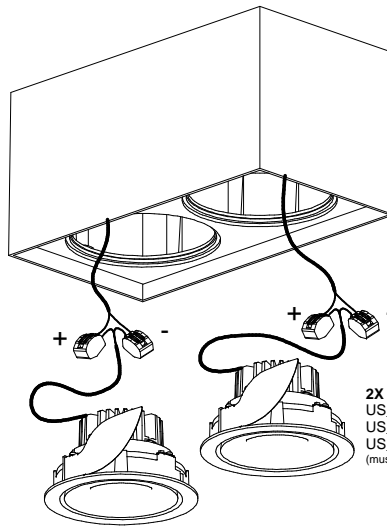

Smart Surface Box 115 GI For 2 SMART 115 ADJUSTABLE

US_128040XX

1

2

3

US_128101xx
(must be ordered separately)

4

2X
US_1277yyxx - Smart Cake Adjustable Ø115 GE
US_1278yyxx - Smart Lotis Adjustable Ø115 GE
US_1279yyxx - Smart Kup Adjustable Ø115 GE
(must be ordered separately)

install : Twist clockwise
uninstall: Twist counterclockwise

5

MUST BE USED WITH

TWO OF FOLLOWING FIXTURES
US_1277yyxx - Smart Cake Adjustable Ø115 GE
US_1278yyxx - Smart Lotis Adjustable Ø115 GE
US_1279yyxx - Smart Kup Adjustable Ø115 GE