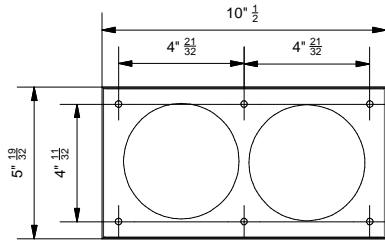

Smart Surface Box 115 GI For 2 SMART 115 ADJUSTABLE

US_128040XX

1

2

3

US_128101xx
(must be ordered separately)

4

2X
US_1277yyxx - Smart Cake Adjustable Ø115 GE
US_1278yyxx - Smart Lotis Adjustable Ø115 GE
US_1279yyxx - Smart Kup Adjustable Ø115 GE
(must be ordered separately)

install : Twist clockwise
uninstall: Twist counterclockwise

5

MUST BE USED WITH

TWO OF FOLLOWING FIXTURES
US_1277yyxx - Smart Cake Adjustable Ø115 GE
US_1278yyxx - Smart Lotis Adjustable Ø115 GE
US_1279yyxx - Smart Kup Adjustable Ø115 GE