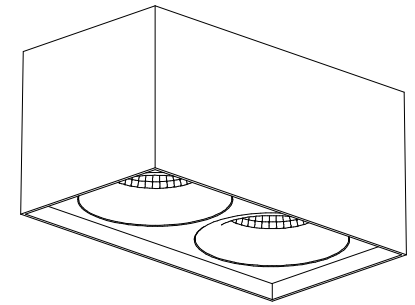

Smart Surface Box 115 GI For 2 SMART 115 ADJUSTABLE

US_128040XX

1

2

3

US_128101xx
(must be ordered separately)

4

2X
US_1277yyxx - Smart Cake Adjustable Ø115 GE
US_1278yyxx - Smart Lotis Adjustable Ø115 GE
US_1279yyxx - Smart Kup Adjustable Ø115 GE
(must be ordered separately)

install : Twist clockwise
uninstall: Twist counterclockwise

5

MUST BE USED WITH

TWO OF FOLLOWING FIXTURES
US_1277yyxx - Smart Cake Adjustable Ø115 GE
US_1278yyxx - Smart Lotis Adjustable Ø115 GE
US_1279yyxx - Smart Kup Adjustable Ø115 GE