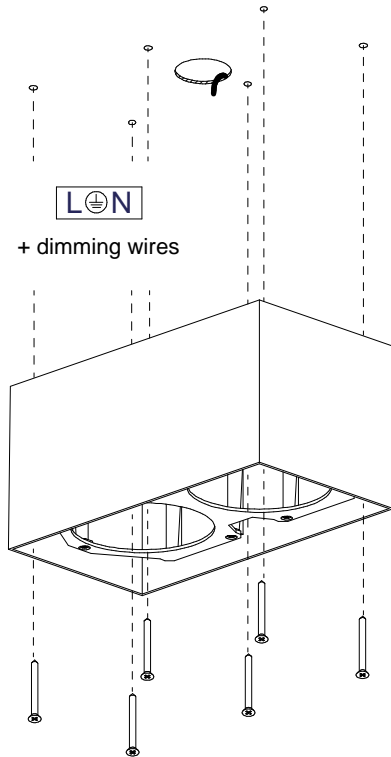

Smart Surface Box 115 GI For 2 SMART 115 ADJUSTABLE

US_128040XX

1

2

3

US_128101xx
(must be ordered separately)

4

2X
US_1277yyxx - Smart Cake Adjustable Ø115 GE
US_1278yyxx - Smart Lotis Adjustable Ø115 GE
US_1279yyxx - Smart Kup Adjustable Ø115 GE
(must be ordered separately)

install : Twist clockwise
uninstall: Twist counterclockwise

5

MUST BE USED WITH

TWO OF FOLLOWING FIXTURES
US_1277yyxx - Smart Cake Adjustable Ø115 GE
US_1278yyxx - Smart Lotis Adjustable Ø115 GE
US_1279yyxx - Smart Kup Adjustable Ø115 GE