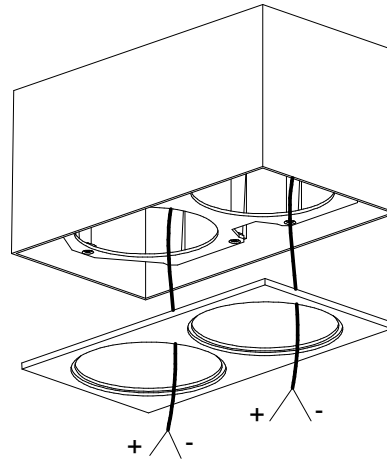

Smart Surface Box 115 GI For 2 SMART 115 ADJUSTABLE

US_128040XX

1

2

3

US_128101xx
(must be ordered separately)

4

2X
US_1277yyxx - Smart Cake Adjustable Ø115 GE
US_1278yyxx - Smart Lotis Adjustable Ø115 GE
US_1279yyxx - Smart Kup Adjustable Ø115 GE
(must be ordered separately)

install : Twist clockwise
uninstall: Twist counterclockwise

5

MUST BE USED WITH

TWO OF FOLLOWING FIXTURES
US_1277yyxx - Smart Cake Adjustable Ø115 GE
US_1278yyxx - Smart Lotis Adjustable Ø115 GE
US_1279yyxx - Smart Kup Adjustable Ø115 GE