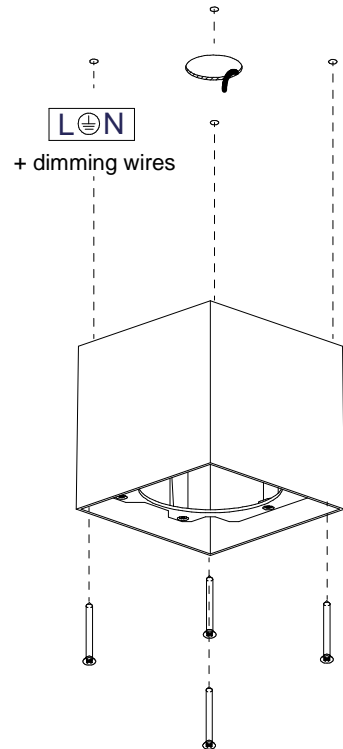

Smart Surface Box 115 GI for 1 SMART 115

US_128031XX

1

2

3

US_128100xx
(must be ordered separately)

4

US_1274yyxx - Smart Cake Ø115 GE
US_1275yyxx - Smart Lotis Ø115 GE
US_1276yyxx - Smart Kup Ø115 GE
(must be ordered separately)

install : Twist clockwise
uninstall: Twist counterclockwise

5

MUST BE USED WITH

ONE OF FOLLOWING FIXTURES
US_1274yyxx - Smart Cake Ø115 GE
US_1275yyxx - Smart Lotis Ø115 GE
US_1276yyxx - Smart Kup Ø115 GE