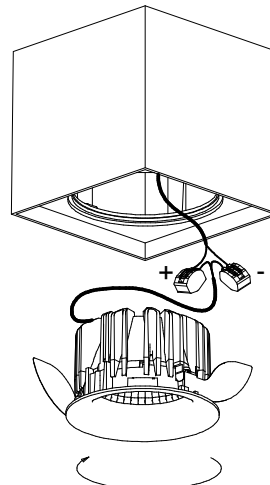

Smart Surface Box 115 GI for 1 SMART 115

US_128031XX

1

2

3

US_128100xx
(must be ordered separately)

4

US_1274yyxx - Smart Cake Ø115 GE
US_1275yyxx - Smart Lotis Ø115 GE
US_1276yyxx - Smart Kup Ø115 GE
(must be ordered separately)

install : Twist clockwise
uninstall: Twist counterclockwise

5

MUST BE USED WITH

ONE OF FOLLOWING FIXTURES
US_1274yyxx - Smart Cake Ø115 GE
US_1275yyxx - Smart Lotis Ø115 GE
US_1276yyxx - Smart Kup Ø115 GE