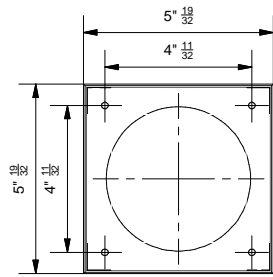

Smart Surface Box 115 GI for 1 SMART 115

US_128031XX

1

2

3

US_128100xx
(must be ordered separately)

4

US_1274yyxx - Smart Cake Ø115 GE
US_1275yyxx - Smart Lotis Ø115 GE
US_1276yyxx - Smart Kup Ø115 GE
(must be ordered separately)

install : Twist clockwise
uninstall: Twist counterclockwise

5

MUST BE USED WITH

ONE OF FOLLOWING FIXTURES
US_1274yyxx - Smart Cake Ø115 GE
US_1275yyxx - Smart Lotis Ø115 GE
US_1276yyxx - Smart Kup Ø115 GE