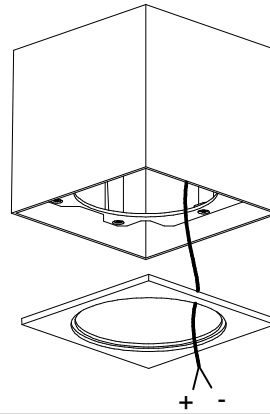

Smart Surface Box 115 GI for 1 SMART 115

US_128031XX

1

2

3

US_128100xx
(must be ordered separately)

4

US_1274yyxx - Smart Cake Ø115 GE
US_1275yyxx - Smart Lotis Ø115 GE
US_1276yyxx - Smart Kup Ø115 GE
(must be ordered separately)

install : Twist clockwise
uninstall: Twist counterclockwise

5

MUST BE USED WITH

ONE OF FOLLOWING FIXTURES
US_1274yyxx - Smart Cake Ø115 GE
US_1275yyxx - Smart Lotis Ø115 GE
US_1276yyxx - Smart Kup Ø115 GE