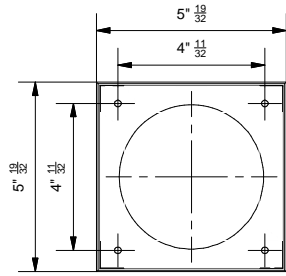

Smart Surface Box 115 GI for 1 SMART 115 ADJUSTABLE

US_128030XX

1

2

3

4

5

MUST BE USED WITH

ONE OF FOLLOWING FIXTURES
 US_1277yyxx - Smart Cake Adjustable Ø115 GE
 US_1278yyxx - Smart Lotus Adjustable Ø115 GE
 US_1279yyxx - Smart Kup Adjustable Ø115 GE

IN COMBINATION WITH MASK
 US_128100xx