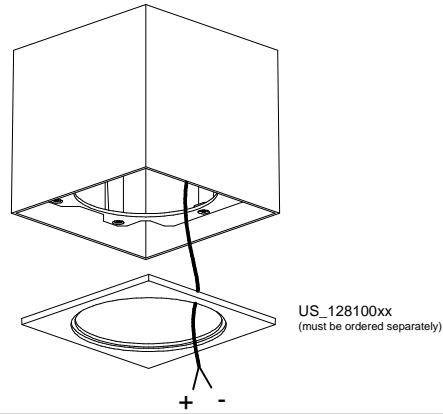

Smart Surface Box 115 GI for 1 SMART 115 ADJUSTABLE

US_128030XX

1

2

3

4

5

MUST BE USED WITH

ONE OF FOLLOWING FIXTURES
 US_1277yyxx - Smart Cake Adjustable Ø115 GE
 US_1278yyxx - Smart Lotus Adjustable Ø115 GE
 US_1279yyxx - Smart Kup Adjustable Ø115 GE

IN COMBINATION WITH MASK
 US_128100xx