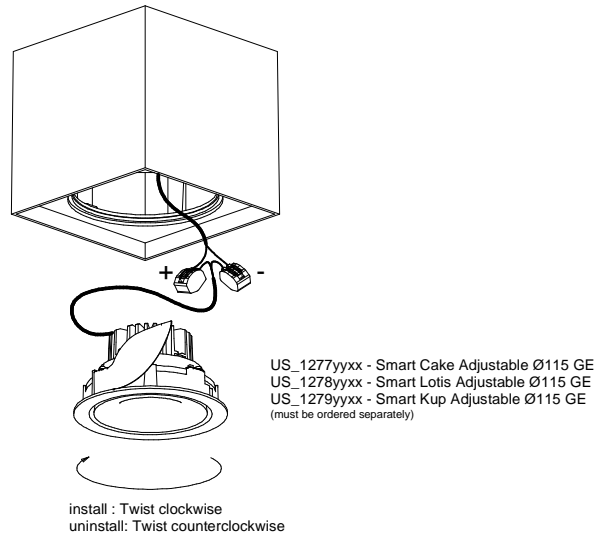

Smart Surface Box 115 GI for 1 SMART 115 ADJUSTABLE

US_128030XX

1

2

3

4

5

MUST BE USED WITH

ONE OF FOLLOWING FIXTURES
 US_1277yyxx - Smart Cake Adjustable Ø115 GE
 US_1278yyxx - Smart Lotus Adjustable Ø115 GE
 US_1279yyxx - Smart Kup Adjustable Ø115 GE

IN COMBINATION WITH MASK
 US_128100xx