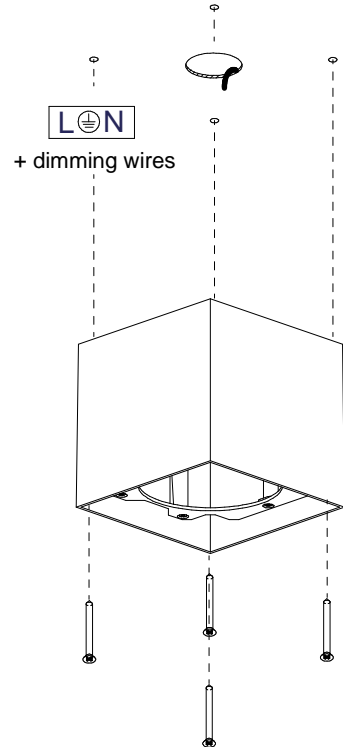

Smart Surface Box 115 GI for 1 SMART 115 ADJUSTABLE

US_128030XX

1

2

3

4

5

MUST BE USED WITH

ONE OF FOLLOWING FIXTURES
 US_1277yyxx - Smart Cake Adjustable Ø115 GE
 US_1278yyxx - Smart Lotus Adjustable Ø115 GE
 US_1279yyxx - Smart Kup Adjustable Ø115 GE

IN COMBINATION WITH MASK
 US_128100xx