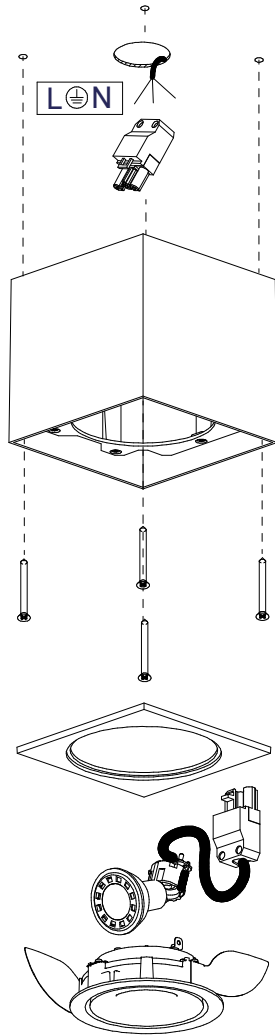

Smart Surface Box 115 GE for 1L

128020XX

1

for Smart Adj Ø115 ES50

MUST BE USED WITH
128100xx Smart mask Ø115 1x

CAN BE USED WITH
127720xx - Smart Cake adjustable Ø115 ES50
127820xx - Smart Lotus adjustable Ø115 ES50
127920xx - Smart Kup adjustable Ø115 ES50

2

install : Twist clockwise
uninstall : Twist counterclockwise

3

1

for Smart Adj Ø115 LED GE
350mA - min 17,5Vf - max 21,5Vf - 6,9W
500mA - min 18,4Vf - max 22,5Vf - 10,3W

for Smart Ø115 LED GE
350mA - min 28,3Vf - max 34,6Vf - 11W
500mA - min 29,3Vf - max 35,8Vf - 16,3W

2

install : Twist clockwise
uninstall : Twist counterclockwise

3

MUST BE USED WITH
128100xx Smart mask Ø115 1x

CAN BE USED WITH
127410xx - Smart Cake Ø115 GE
127420xx - Smart Cake Ø115 IP54 GE*
127430xx - Smart Cake Ø115 IP54 DIF GE*
127510xx - Smart Lotus Ø115 GE
127520xx - Smart Lotus Ø115 IP54 GE*
127530xx - Smart Lotus Ø115 IP54 DIF GE*
127610xx - Smart Kup Ø115 GE
127620xx - Smart Kup Ø115 IP54 GE*
127630xx - Smart Kup Ø115 IP54 DIF GE*
127710xx - Smart Cake adjustable Ø115 LED
127810xx - Smart Lotus adjustable Ø115 LED
127910xx - Smart Kup adjustable Ø115 LED