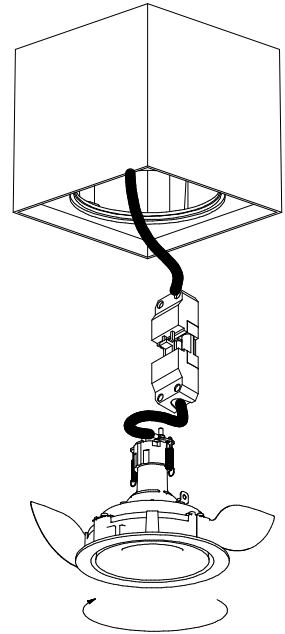

Smart Surface Box 115 GE for 1L

128020XX

1

for Smart Adj Ø115 ES50

MUST BE USED WITH
128100xx Smart mask Ø115 1x

CAN BE USED WITH
127720xx - Smart Cake adjustable Ø115 ES50
127820xx - Smart Lotus adjustable Ø115 ES50
127920xx - Smart Kup adjustable Ø115 ES50

2

install : Twist clockwise
uninstall : Twist counterclockwise

3

1

for Smart Adj Ø115 LED GE
350mA - min 17,5Vf - max 21,5Vf - 6,9W
500mA - min 18,4Vf - max 22,5Vf - 10,3W

for Smart Ø115 LED GE
350mA - min 28,3Vf - max 34,6Vf - 11W
500mA - min 29,3Vf - max 35,8Vf - 16,3W

2

install : Twist clockwise
uninstall : Twist counterclockwise

3

MUST BE USED WITH
128100xx Smart mask Ø115 1x

CAN BE USED WITH
127410xx - Smart Cake Ø115 GE
127420xx - Smart Cake Ø115 IP54 GE*
127430xx - Smart Cake Ø115 IP54 DIF GE*
127510xx - Smart Lotus Ø115 GE
127520xx - Smart Lotus Ø115 IP54 GE*
127530xx - Smart Lotus Ø115 IP54 DIF GE*
127610xx - Smart Kup Ø115 GE
127620xx - Smart Kup Ø115 IP54 GE*
127630xx - Smart Kup Ø115 IP54 DIF GE*
127710xx - Smart Cake adjustable Ø115 LED
127810xx - Smart Lotus adjustable Ø115 LED
127910xx - Smart Kup adjustable Ø115 LED