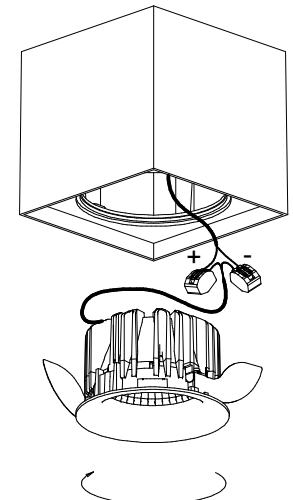

2

install : Twist clockwise
uninstall : Twist counterclockwise

3

1

for Smart Adj Ø115 LED GE
350mA - min 17,5Vf - max 21,5Vf - 6,9W
500mA - min 18,4Vf - max 22,5Vf - 10,3W

for Smart Ø115 LED GE
350mA - min 28,3Vf - max 34,6Vf - 11W
500mA - min 29,3Vf - max 35,8Vf - 16,3W

2

install : Twist clockwise
uninstall : Twist counterclockwise

3

MUST BE USED WITH
128100xx Smart mask Ø115 1x

CAN BE USED WITH
127410xx - Smart Cake Ø115 GE
127420xx - Smart Cake Ø115 IP54 GE*
127430xx - Smart Cake Ø115 IP54 DIF GE*
127510xx - Smart Lotus Ø115 GE
127520xx - Smart Lotus Ø115 IP54 GE*
127530xx - Smart Lotus Ø115 IP54 DIF GE*
127610xx - Smart Kup Ø115 GE
127620xx - Smart Kup Ø115 IP54 GE*
127630xx - Smart Kup Ø115 IP54 DIF GE*
127710xx - Smart Cake adjustable Ø115 LED
127810xx - Smart Lotus adjustable Ø115 LED
127910xx - Smart Kup adjustable Ø115 LED