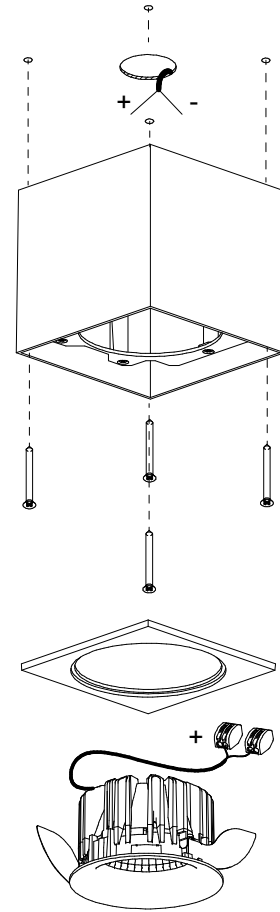

Smart Surface Box 115 GE for 1L

128020XX

1

for Smart Adj Ø115 ES50

MUST BE USED WITH
128100xx Smart mask Ø115 1x

CAN BE USED WITH
127720xx - Smart Cake adjustable Ø115 ES50
127820xx - Smart Lotus adjustable Ø115 ES50
127920xx - Smart Kup adjustable Ø115 ES50

2

install : Twist clockwise
uninstall : Twist counterclockwise

3

1

for Smart Adj Ø115 LED GE
350mA - min 17,5Vf - max 21,5Vf - 6,9W
500mA - min 18,4Vf - max 22,5Vf - 10,3W

for Smart Ø115 LED GE
350mA - min 28,3Vf - max 34,6Vf - 11W
500mA - min 29,3Vf - max 35,8Vf - 16,3W

2

install : Twist clockwise
uninstall : Twist counterclockwise

3

MUST BE USED WITH
128100xx Smart mask Ø115 1x

CAN BE USED WITH
127410xx - Smart Cake Ø115 GE
127420xx - Smart Cake Ø115 IP54 GE*
127430xx - Smart Cake Ø115 IP54 DIF GE*
127510xx - Smart Lotus Ø115 GE
127520xx - Smart Lotus Ø115 IP54 GE*
127530xx - Smart Lotus Ø115 IP54 DIF GE*
127610xx - Smart Kup Ø115 GE
127620xx - Smart Kup Ø115 IP54 GE*
127630xx - Smart Kup Ø115 IP54 DIF GE*
127710xx - Smart Cake adjustable Ø115 LED
127810xx - Smart Lotus adjustable Ø115 LED
127910xx - Smart Kup adjustable Ø115 LED