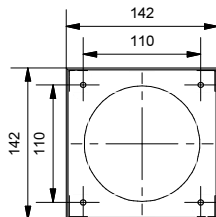

Smart Surface Box 115 GE for 1L

128020XX

1

for Smart Adj Ø115 ES50

MUST BE USED WITH
128100xx Smart mask Ø115 1x

CAN BE USED WITH
127720xx - Smart Cake adjustable Ø115 ES50
127820xx - Smart Lotus adjustable Ø115 ES50
127920xx - Smart Kup adjustable Ø115 ES50

2

install : Twist clockwise
uninstall : Twist counterclockwise

3

1

for Smart Adj Ø115 LED GE
350mA - min 17,5Vf - max 21,5Vf - 6,9W
500mA - min 18,4Vf - max 22,5Vf - 10,3W

for Smart Ø115 LED GE
350mA - min 28,3Vf - max 34,6Vf - 11W
500mA - min 29,3Vf - max 35,8Vf - 16,3W

2

install : Twist clockwise
uninstall : Twist counterclockwise

3

MUST BE USED WITH
128100xx Smart mask Ø115 1x

CAN BE USED WITH
127410xx - Smart Cake Ø115 GE
127420xx - Smart Cake Ø115 IP54 GE*
127430xx - Smart Cake Ø115 IP54 DIF GE*
127510xx - Smart Lotus Ø115 GE
127520xx - Smart Lotus Ø115 IP54 GE*
127530xx - Smart Lotus Ø115 IP54 DIF GE*
127610xx - Smart Kup Ø115 GE
127620xx - Smart Kup Ø115 IP54 GE*
127630xx - Smart Kup Ø115 IP54 DIF GE*
127710xx - Smart Cake adjustable Ø115 LED
127810xx - Smart Lotus adjustable Ø115 LED
127910xx - Smart Kup adjustable Ø115 LED