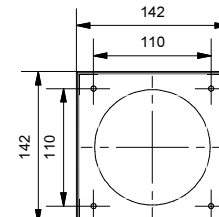

2

install : Twist clockwise
uninstall : Twist counterclockwise

3

1

for Smart Adj Ø115 LED GE
350mA - min 17,5Vf - max 21,5Vf - 6,9W
500mA - min 18,4Vf - max 22,5Vf - 10,3W

for Smart Ø115 LED GE
350mA - min 28,3Vf - max 34,6Vf - 11W
500mA - min 29,3Vf - max 35,8Vf - 16,3W

2

install : Twist clockwise
uninstall : Twist counterclockwise

3

MUST BE USED WITH
128100xx Smart mask Ø115 1x

CAN BE USED WITH
127410xx - Smart Cake Ø115 GE
127420xx - Smart Cake Ø115 IP54 GE*
127430xx - Smart Cake Ø115 IP54 DIF GE*
127510xx - Smart Lotus Ø115 GE
127520xx - Smart Lotus Ø115 IP54 GE*
127530xx - Smart Lotus Ø115 IP54 DIF GE*
127610xx - Smart Kup Ø115 GE
127620xx - Smart Kup Ø115 IP54 GE*
127630xx - Smart Kup Ø115 IP54 DIF GE*
127710xx - Smart Cake adjustable Ø115 LED
127810xx - Smart Lotus adjustable Ø115 LED
127910xx - Smart Kup adjustable Ø115 LED