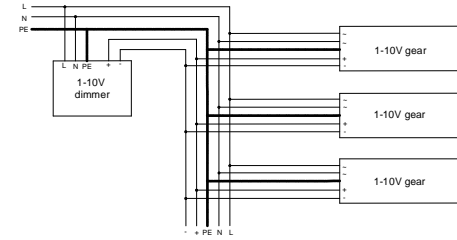

Smart Surface Box 115 GI for 2L

128010XX_128011XX_128012XX

SMART 115 GE and MASK not included

Sample 1-10V wiring diagram:

Sample PushDim wiring diagram:

Sample DALI wiring diagram:

MUST BE USED WITH

- 128101xx - Smart mask ø115 2x
- 127410xx - Smart Cake Ø115 GE
- 127420xx - Smart Cake Ø115 IP54 GE*
- 127430xx - Smart Cake Ø115 IP54 DIF GE*
- 127510xx - Smart Lotis Ø115 GE
- 127520xx - Smart Lotis Ø115 IP54 GE*
- 127530xx - Smart Lotis Ø115 IP54 DIF GE*
- 127610xx - Smart Kup Ø115 GE
- 127620xx - Smart Kup Ø115 IP54 GE*
- 127630xx - Smart Kup Ø115 IP54 DIF GE*
- 127710xx - Smart Cake adjustable Ø115 LED
- 127810xx - Smart Lotis adjustable Ø115 LED
- 127910xx - Smart Kup adjustable Ø115 LED

* in combination with Surface Box = IP20