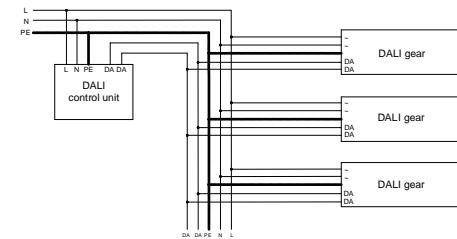

Smart Surface Box 115 GI for 2L

128010XX_128011XX_128012XX

SMART 115 GE and MASK not included

Sample 1-10V wiring diagram:

Sample PushDim wiring diagram:

Sample DALI wiring diagram:

MUST BE USED WITH

- 128101xx - Smart mask ø115 2x
- 127410xx - Smart Cake Ø115 GE
- 127420xx - Smart Cake Ø115 IP54 GE*
- 127430xx - Smart Cake Ø115 IP54 DIF GE*
- 127510xx - Smart Lotis Ø115 GE
- 127520xx - Smart Lotis Ø115 IP54 GE*
- 127530xx - Smart Lotis Ø115 IP54 DIF GE*
- 127610xx - Smart Kup Ø115 GE
- 127620xx - Smart Kup Ø115 IP54 GE*
- 127630xx - Smart Kup Ø115 IP54 DIF GE*
- 127710xx - Smart Cake adjustable Ø115 LED
- 127810xx - Smart Lotis adjustable Ø115 LED
- 127910xx - Smart Kup adjustable Ø115 LED

* in combination with Surface Box = IP20