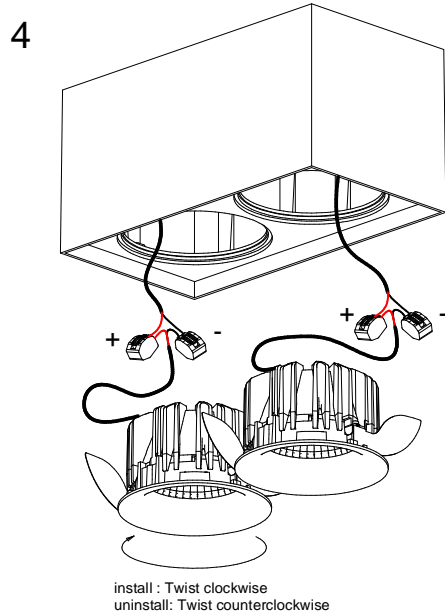

Smart Surface Box 115 GI for 2L

128010XX_128011XX_128012XX

SMART 115 GE and MASK not included

Sample 1-10V wiring diagram:

Sample PushDim wiring diagram:

Sample DALI wiring diagram:

MUST BE USED WITH

- 128101xx - Smart mask ø115 2x
- 127410xx - Smart Cake Ø115 GE
- 127420xx - Smart Cake Ø115 IP54 GE*
- 127430xx - Smart Cake Ø115 IP54 DIF GE*
- 127510xx - Smart Lotis Ø115 GE
- 127520xx - Smart Lotis Ø115 IP54 GE*
- 127530xx - Smart Lotis Ø115 IP54 DIF GE*
- 127610xx - Smart Kup Ø115 GE
- 127620xx - Smart Kup Ø115 IP54 GE*
- 127630xx - Smart Kup Ø115 IP54 DIF GE*
- 127710xx - Smart Cake adjustable Ø115 LED
- 127810xx - Smart Lotis adjustable Ø115 LED
- 127910xx - Smart Kup adjustable Ø115 LED

* in combination with Surface Box = IP20