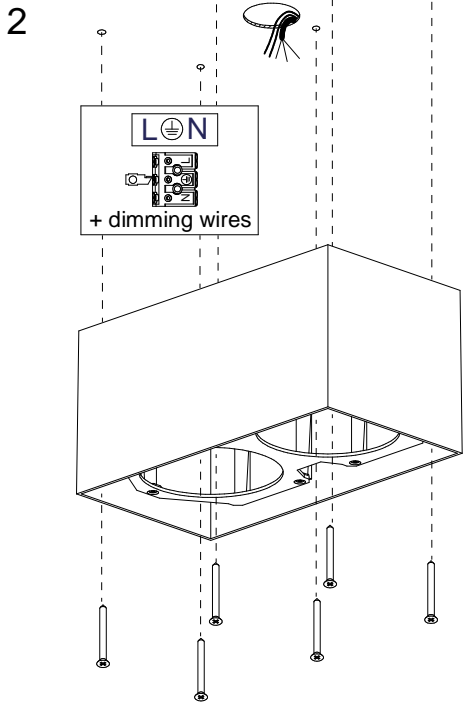

Smart Surface Box 115 GI for 2L

128010XX_128011XX_128012XX

SMART 115 GE and MASK not included

Sample 1-10V wiring diagram:

Sample PushDim wiring diagram:

Sample DALI wiring diagram:

MUST BE USED WITH

- 128101xx - Smart mask ø115 2x
- 127410xx - Smart Cake Ø115 GE
- 127420xx - Smart Cake Ø115 IP54 GE*
- 127430xx - Smart Cake Ø115 IP54 DIF GE*
- 127510xx - Smart Lotis Ø115 GE
- 127520xx - Smart Lotis Ø115 IP54 GE*
- 127530xx - Smart Lotis Ø115 IP54 DIF GE*
- 127610xx - Smart Kup Ø115 GE
- 127620xx - Smart Kup Ø115 IP54 GE*
- 127630xx - Smart Kup Ø115 IP54 DIF GE*
- 127710xx - Smart Cake adjustable Ø115 LED
- 127810xx - Smart Lotis adjustable Ø115 LED
- 127910xx - Smart Kup adjustable Ø115 LED

* in combination with Surface Box = IP20