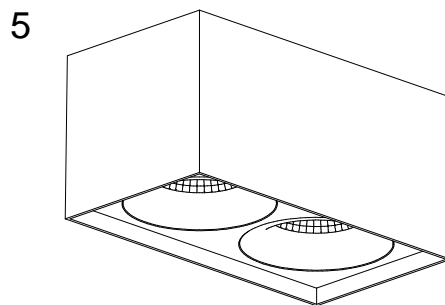

Smart Surface Box 115 GI for 2L

128010XX_128011XX_128012XX

SMART 115 GE and MASK not included

Sample 1-10V wiring diagram:

Sample PushDim wiring diagram:

Sample DALI wiring diagram:

MUST BE USED WITH

- 128101xx - Smart mask ø115 2x
- 127410xx - Smart Cake Ø115 GE
- 127420xx - Smart Cake Ø115 IP54 GE*
- 127430xx - Smart Cake Ø115 IP54 DIF GE*
- 127510xx - Smart Lotis Ø115 GE
- 127520xx - Smart Lotis Ø115 IP54 GE*
- 127530xx - Smart Lotis Ø115 IP54 DIF GE*
- 127610xx - Smart Kup Ø115 GE
- 127620xx - Smart Kup Ø115 IP54 GE*
- 127630xx - Smart Kup Ø115 IP54 DIF GE*
- 127710xx - Smart Cake adjustable Ø115 LED
- 127810xx - Smart Lotis adjustable Ø115 LED
- 127910xx - Smart Kup adjustable Ø115 LED

* in combination with Surface Box = IP20