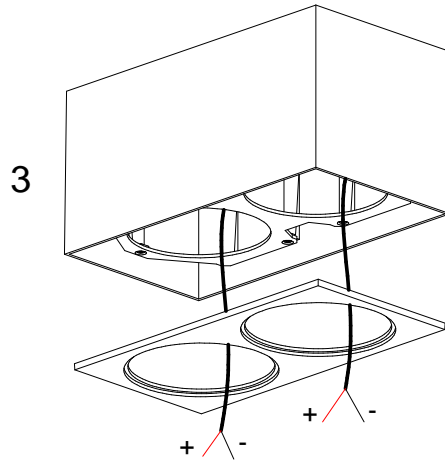

Smart Surface Box 115 GI for 2L

128010XX_128011XX_128012XX

SMART 115 GE and MASK not included

Sample 1-10V wiring diagram:

Sample PushDim wiring diagram:

Sample DALI wiring diagram:

MUST BE USED WITH

- 128101xx - Smart mask ø115 2x
- 127410xx - Smart Cake Ø115 GE
- 127420xx - Smart Cake Ø115 IP54 GE*
- 127430xx - Smart Cake Ø115 IP54 DIF GE*
- 127510xx - Smart Lotis Ø115 GE
- 127520xx - Smart Lotis Ø115 IP54 GE*
- 127530xx - Smart Lotis Ø115 IP54 DIF GE*
- 127610xx - Smart Kup Ø115 GE
- 127620xx - Smart Kup Ø115 IP54 GE*
- 127630xx - Smart Kup Ø115 IP54 DIF GE*
- 127710xx - Smart Cake adjustable Ø115 LED
- 127810xx - Smart Lotis adjustable Ø115 LED
- 127910xx - Smart Kup adjustable Ø115 LED

* in combination with Surface Box = IP20