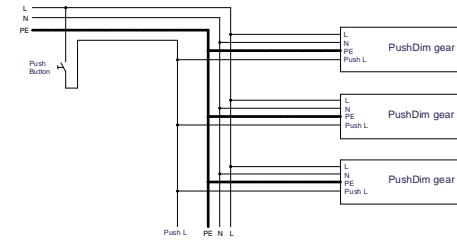

Smart Surface Box 115 GI for 2L

128010XX_128011XX_128012XX

SMART 115 GE and MASK not included

Sample 1-10V wiring diagram:

Sample PushDim wiring diagram:

Sample DALI wiring diagram:

MUST BE USED WITH

- 128101xx - Smart mask ø115 2x
- 127410xx - Smart Cake Ø115 GE
- 127420xx - Smart Cake Ø115 IP54 GE*
- 127430xx - Smart Cake Ø115 IP54 DIF GE*
- 127510xx - Smart Lotis Ø115 GE
- 127520xx - Smart Lotis Ø115 IP54 GE*
- 127530xx - Smart Lotis Ø115 IP54 DIF GE*
- 127610xx - Smart Kup Ø115 GE
- 127620xx - Smart Kup Ø115 IP54 GE*
- 127630xx - Smart Kup Ø115 IP54 DIF GE*
- 127710xx - Smart Cake adjustable Ø115 LED
- 127810xx - Smart Lotis adjustable Ø115 LED
- 127910xx - Smart Kup adjustable Ø115 LED

* in combination with Surface Box = IP20