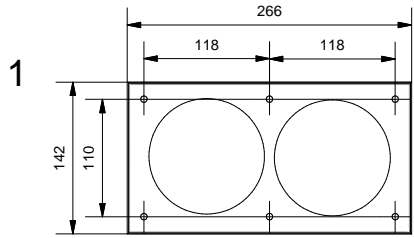

Smart Surface Box 115 GI for 2L

128010XX_128011XX_128012XX

SMART 115 GE and MASK not included

Sample 1-10V wiring diagram:

Sample PushDim wiring diagram:

Sample DALI wiring diagram:

MUST BE USED WITH

- 128101xx - Smart mask ø115 2x
- 127410xx - Smart Cake Ø115 GE
- 127420xx - Smart Cake Ø115 IP54 GE*
- 127430xx - Smart Cake Ø115 IP54 DIF GE*
- 127510xx - Smart Lotis Ø115 GE
- 127520xx - Smart Lotis Ø115 IP54 GE*
- 127530xx - Smart Lotis Ø115 IP54 DIF GE*
- 127610xx - Smart Kup Ø115 GE
- 127620xx - Smart Kup Ø115 IP54 GE*
- 127630xx - Smart Kup Ø115 IP54 DIF GE*
- 127710xx - Smart Cake adjustable Ø115 LED
- 127810xx - Smart Lotis adjustable Ø115 LED
- 127910xx - Smart Kup adjustable Ø115 LED

* in combination with Surface Box = IP20