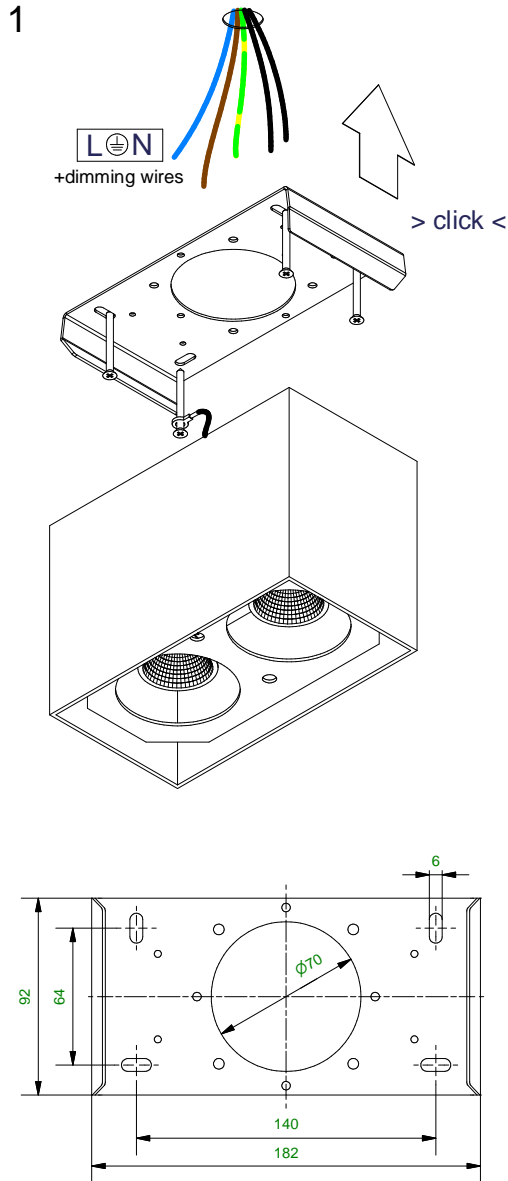

Smart SBD 82 DALI 1-10/PDGI for 2xLED

125151XX_125152XX

Lamp type : 2x LED (500mA)

IP20

230V / 50-60Hz

1-10V

PUSH

DALI