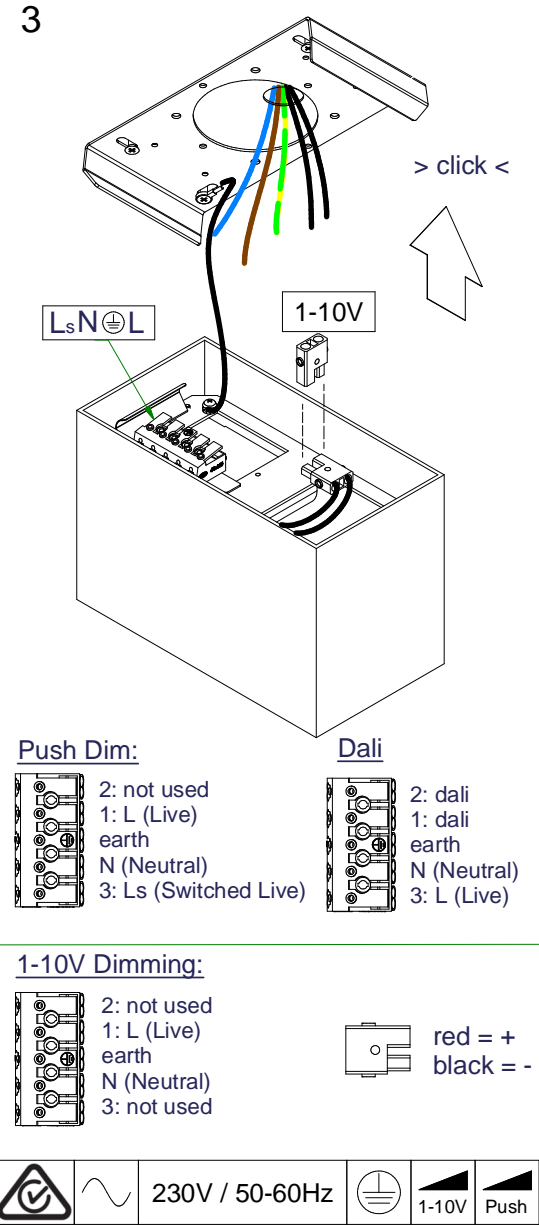

Smart SBD 82 DALI 1-10/PDGI for 2xLED

125151XX_125152XX

Lamp type : 2x LED (500mA)

IP20

230V / 50-60Hz

1-10V

PUSH

DALI