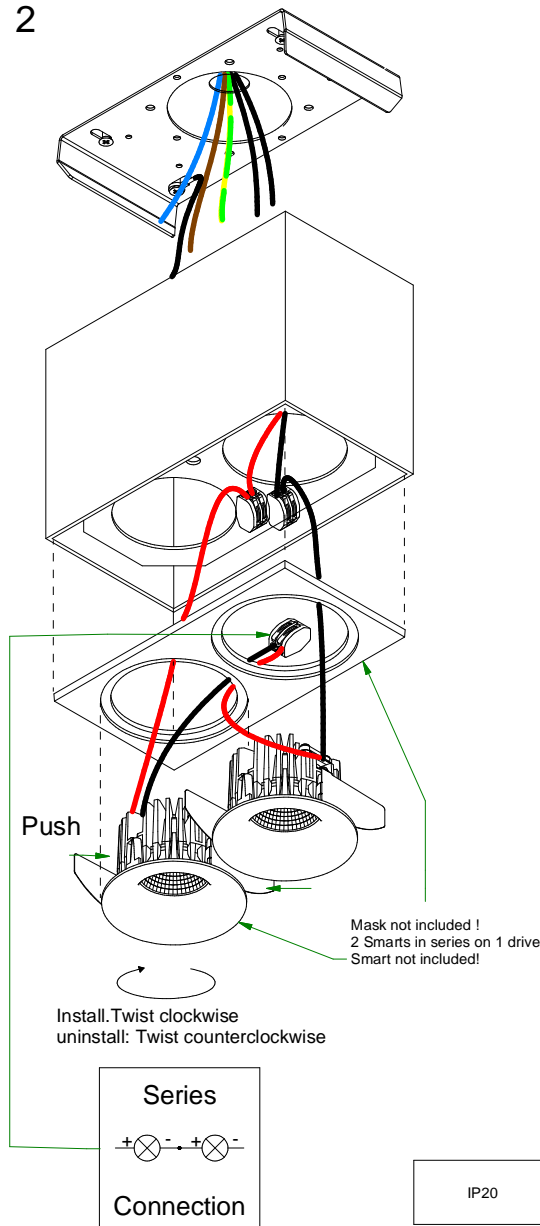

Smart SBD 82 DALI 1-10/PDGI for 2xLED

125151XX_125152XX

Lamp type : 2x LED (500mA)

IP20

230V / 50-60Hz

1-10V

PUSH

DALI