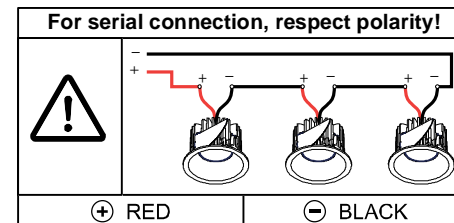

Smart surface box 82 TRE DIM GI for 2X LED

125150XX

Install: Twist clockwise
uninstall: Twist counterclockwise

Mask not included!
Smart GE not included!

CAN ONLY BE USED WITH

124110XX Smart Cake 82 LED<900L2,7KM GE
124410XX Smart Lotis 82 LED<900L2,7KM GE
124710XX Smart Kup 82 LED<900L2,7KM GE
124111XX Smart Cake 82 LED<900L4KM GE
124411XX Smart Lotis 82 LED<900L4KM GE
124711XX Smart Kup 82 LED<900L4KM GE