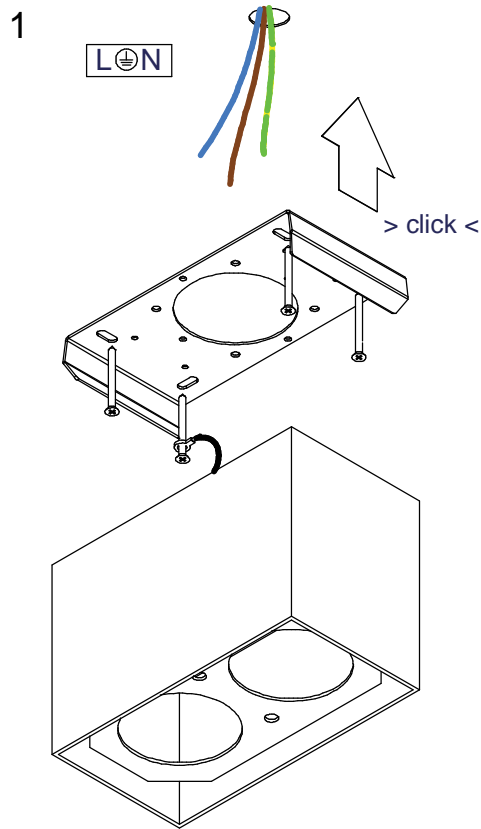

Smart surface box 82 TRE DIM GI for 2X LED

125150XX

Install: Twist clockwise
uninstall: Twist counterclockwise

Mask not included!
Smart GE not included!

CAN ONLY BE USED WITH

124110XX Smart Cake 82 LED<900L2,7KM GE
124410XX Smart Lotis 82 LED<900L2,7KM GE
124710XX Smart Kup 82 LED<900L2,7KM GE
124111XX Smart Cake 82 LED<900L4KM GE
124411XX Smart Lotis 82 LED<900L4KM GE
124711XX Smart Kup 82 LED<900L4KM GE

124420XX Smart Lotis 82 IP LED<900L2,7KM GE *
124720XX Smart Kup 82 IP LED<900L2,7KM GE *
124120XX Smart Cake 82 IP LED<900L2,7KM GE *

MUST BE USED WITH
125001XX Smart mask 82 2Lx

* in combination with Surface Box = IP20