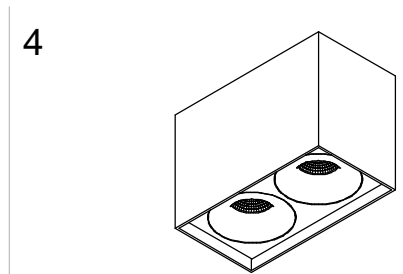

Smart surface box 82 TRE DIM GI for 2X LED

125150XX

Install: Twist clockwise
uninstall: Twist counterclockwise

Mask not included!
Smart GE not included!

CAN ONLY BE USED WITH

124110XX Smart Cake 82 LED<900L2,7KM GE
124410XX Smart Lotis 82 LED<900L2,7KM GE
124710XX Smart Kup 82 LED<900L2,7KM GE
124111XX Smart Cake 82 LED<900L4KM GE
124411XX Smart Lotis 82 LED<900L4KM GE
124711XX Smart Kup 82 LED<900L4KM GE

124420XX Smart Lotis 82 IP LED<900L2,7KM GE *
124720XX Smart Kup 82 IP LED<900L2,7KM GE *
124120XX Smart Cake 82 IP LED<900L2,7KM GE *

MUST BE USED WITH
125001XX Smart mask 82 2Lx

* in combination with Surface Box = IP20