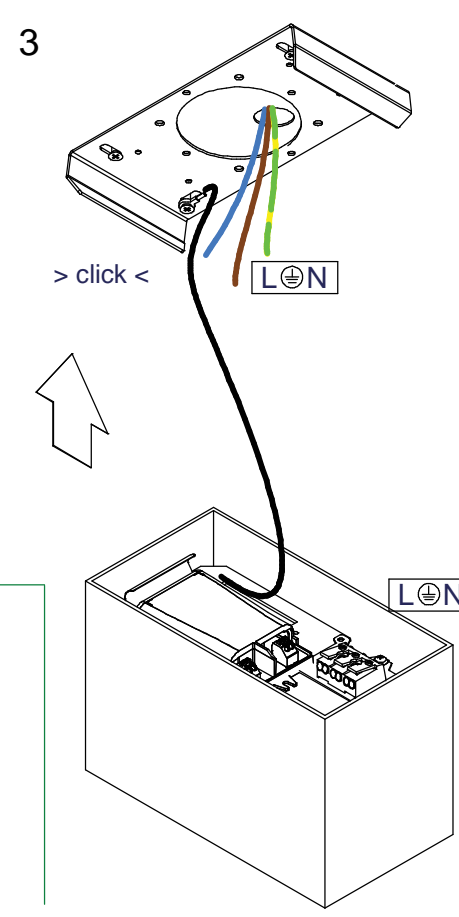

Smart surface box 82 TRE DIM GI for 2X LED

125150XX

Install: Twist clockwise
uninstall: Twist counterclockwise

Mask not included!
Smart GE not included!

CAN ONLY BE USED WITH

124110XX Smart Cake 82 LED<900L2,7KM GE
124410XX Smart Lotis 82 LED<900L2,7KM GE
124710XX Smart Kup 82 LED<900L2,7KM GE
124111XX Smart Cake 82 LED<900L4KM GE
124411XX Smart Lotis 82 LED<900L4KM GE
124711XX Smart Kup 82 LED<900L4KM GE

124420XX Smart Lotis 82 IP LED<900L2,7KM GE *
124720XX Smart Kup 82 IP LED<900L2,7KM GE *
124120XX Smart Cake 82 IP LED<900L2,7KM GE *

MUST BE USED WITH
125001XX Smart mask 82 2Lx

* in combination with Surface Box = IP20