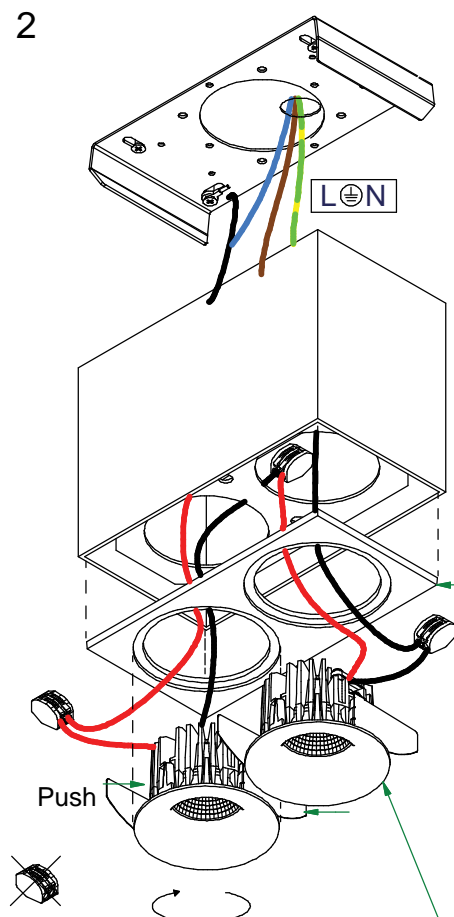

Smart surface box 82 TRE DIM GI for 2X LED

125150XX

Install: Twist clockwise
uninstall: Twist counterclockwise

Mask not included!
Smart GE not included!

CAN ONLY BE USED WITH

124110XX Smart Cake 82 LED<900L2,7KM GE
124410XX Smart Lotis 82 LED<900L2,7KM GE
124710XX Smart Kup 82 LED<900L2,7KM GE
124111XX Smart Cake 82 LED<900L4KM GE
124411XX Smart Lotis 82 LED<900L4KM GE
124711XX Smart Kup 82 LED<900L4KM GE

124420XX Smart Lotis 82 IP LED<900L2,7KM GE *
124720XX Smart Kup 82 IP LED<900L2,7KM GE *
124120XX Smart Cake 82 IP LED<900L2,7KM GE *

MUST BE USED WITH
125001XX Smart mask 82 2Lx

* in combination with Surface Box = IP20