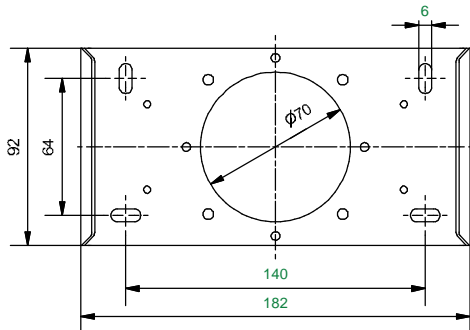

Smart surface box 82 TRE DIM GI for 2X LED

125150XX

Install: Twist clockwise
uninstall: Twist counterclockwise

Mask not included!
Smart GE not included!

CAN ONLY BE USED WITH

124110XX Smart Cake 82 LED<900L2,7KM GE
124410XX Smart Lotis 82 LED<900L2,7KM GE
124710XX Smart Kup 82 LED<900L2,7KM GE
124111XX Smart Cake 82 LED<900L4KM GE
124411XX Smart Lotis 82 LED<900L4KM GE
124711XX Smart Kup 82 LED<900L4KM GE

124420XX Smart Lotis 82 IP LED<900L2,7KM GE *
124720XX Smart Kup 82 IP LED<900L2,7KM GE *
124120XX Smart Cake 82 IP LED<900L2,7KM GE *

MUST BE USED WITH
125001XX Smart mask 82 2Lx

* in combination with Surface Box = IP20