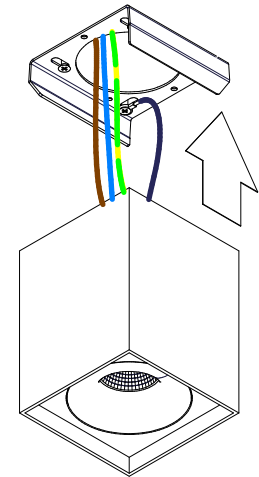

Smart SBS 82 TRE DIM GI for LED

125140XX

Lamptype : LED (500mA)

1

2

3

4

Mask not included!
Smart not included!

CAN ONLY BE USED WITH
 124110XX Smart Cake 82 LED<900L2,7KM GE
 124410XX Smart Lotis 82 LED<900L2,7KM GE
 124710XX Smart Kup 82 LED<900L2,7KM GE
 124111XX Smart Cake 82 LED<900L4KM GE
 124411XX Smart Lotis 82 LED<900L4KM GE
 124711XX Smart Kup 82 LED<900L4KM GE