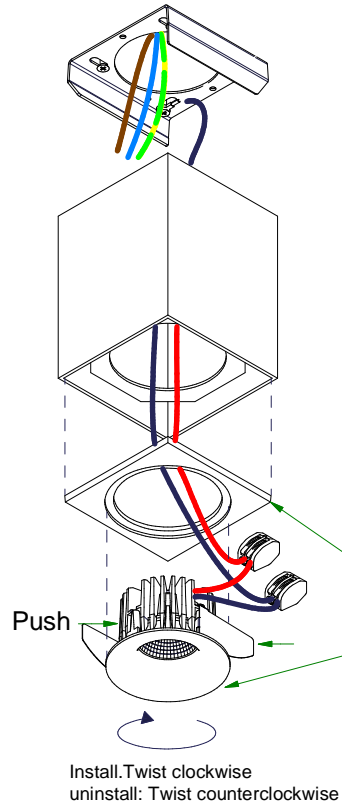

Smart SBS 82 TRE DIM GI for LED

125140XX

Lamptype : LED (500mA)

1

2

3

4

Mask not included!
Smart not included!

CAN ONLY BE USED WITH
 124110XX Smart Cake 82 LED<900L2,7KM GE
 124410XX Smart Lotis 82 LED<900L2,7KM GE
 124710XX Smart Kup 82 LED<900L2,7KM GE
 124111XX Smart Cake 82 LED<900L4KM GE
 124411XX Smart Lotis 82 LED<900L4KM GE
 124711XX Smart Kup 82 LED<900L4KM GE