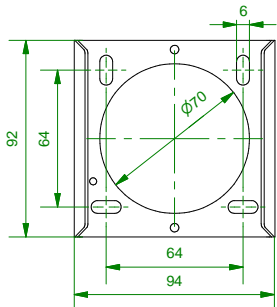

Smart SBS 82 TRE DIM GI for LED

125140XX

Lamptype : LED (500mA)

1

2

3

4

Mask not included!
Smart not included!