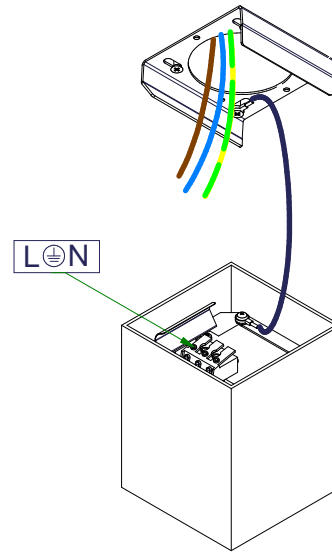

Smart SBS 82 TRE DIM GI for LED

125140XX

Lamptype : LED (500mA)

1

2

3

4

Mask not included!
Smart not included!

CAN ONLY BE USED WITH
 124110XX Smart Cake 82 LED<900L2,7KM GE
 124410XX Smart Lotis 82 LED<900L2,7KM GE
 124710XX Smart Kup 82 LED<900L2,7KM GE
 124111XX Smart Cake 82 LED<900L4KM GE
 124411XX Smart Lotis 82 LED<900L4KM GE
 124711XX Smart Kup 82 LED<900L4KM GE