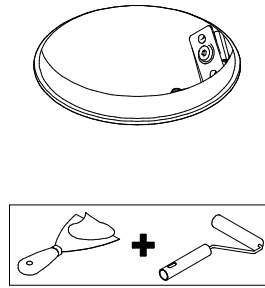

SMART Recessed ring 82 / 115

12500230 - 12810230

1

Ø95 for SMART 82
Ø127 for SMART 115

2

3

4

5