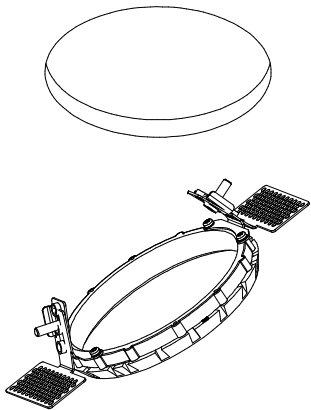

SMART Recessed ring 82 / 115

12500230 - 12810230

1

Ø95 for SMART 82
Ø127 for SMART 115

2

3

4

5

CAN BE USED WITH

SMART 82
SMART 115