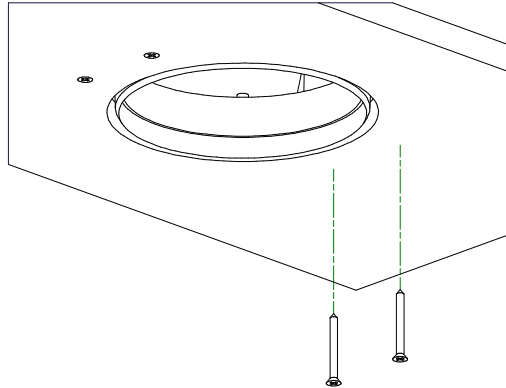

Gear acces cover plate WhStr

11932009

1

2

3