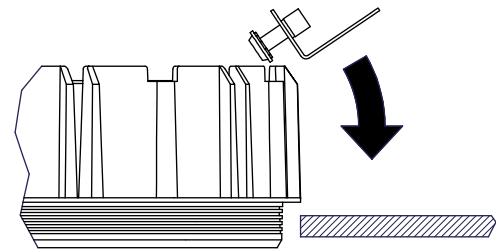

Recessed Ring ID 270 (inner diameter)

11799430

1  Ø 288mm

2

tighten

plaster finish

d (max 35mm)

3

4

NOT OK!

perfectly clean = OK!

CAN BE USED WITH

11790x09 - 11790x32: Scotty LED 1400L GE
11793x09 - 11793x32: Scotty Adj LED 1200L GE