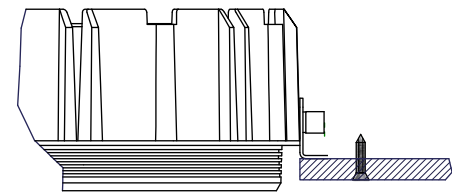

Recessed Ring ID 270 (inner diameter)

11799430

1  Ø 288mm

2

tighten

plaster finish

d (max 35mm)

3

4

NOT OK!

perfectly clean = OK!

CAN BE USED WITH

11790x09 - 11790x32: Scotty LED 1400L GE
11793x09 - 11793x32: Scotty Adj LED 1200L GE