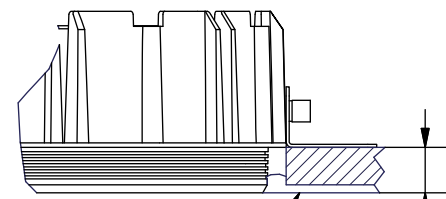

Recessed Ring ID 270 (inner diameter)

11799430

1  Ø 288mm

2

tighten

plaster finish

d (max 35mm)

3

4

NOT OK!

perfectly clean = OK!

CAN BE USED WITH

11790x09 - 11790x32: Scotty LED 1400L GE
11793x09 - 11793x32: Scotty Adj LED 1200L GE