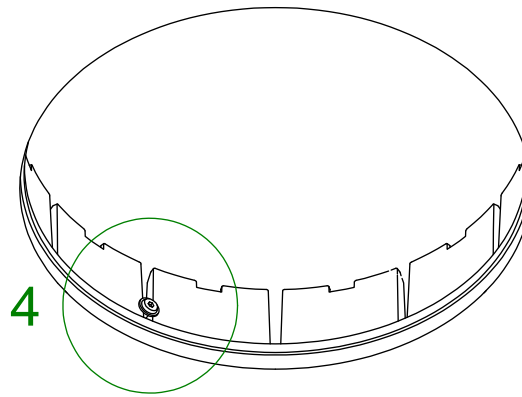

Recessed Ring ID 270 (inner diameter)

11799430

1  Ø 288mm

2

tighten

plaster finish

d (max 35mm)

3

4

NOT OK!

perfectly clean = OK!

CAN BE USED WITH

11790x09 - 11790x32: Scotty LED 1400L GE
11793x09 - 11793x32: Scotty Adj LED 1200L GE