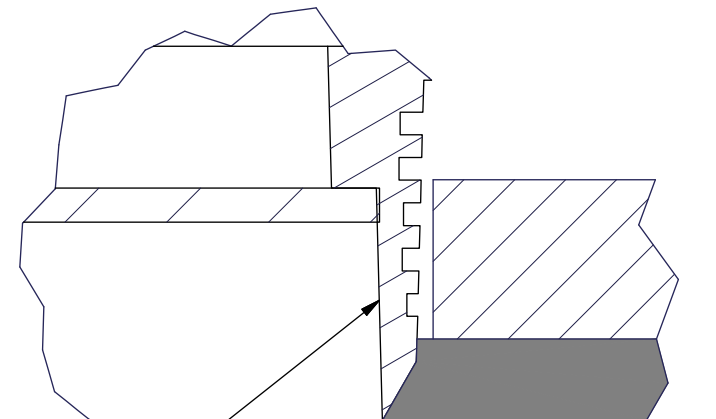

Recessed Ring ID 270 (inner diameter)

11799430

1  Ø 288mm

2

tighten

plaster finish

d (max 35mm)

3

4

NOT OK!

perfectly clean = OK!

CAN BE USED WITH

11790x09 - 11790x32: Scotty LED 1400L GE
11793x09 - 11793x32: Scotty Adj LED 1200L GE