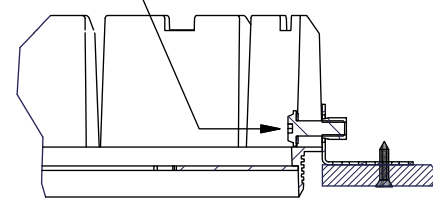

Recessed Ring ID 270 (inner diameter)

11799430

1  Ø 288mm

2

tighten

plaster finish

d (max 35mm)

3

4

NOT OK!

perfectly clean = OK!

CAN BE USED WITH

11790x09 - 11790x32: Scotty LED 1400L GE
11793x09 - 11793x32: Scotty Adj LED 1200L GE