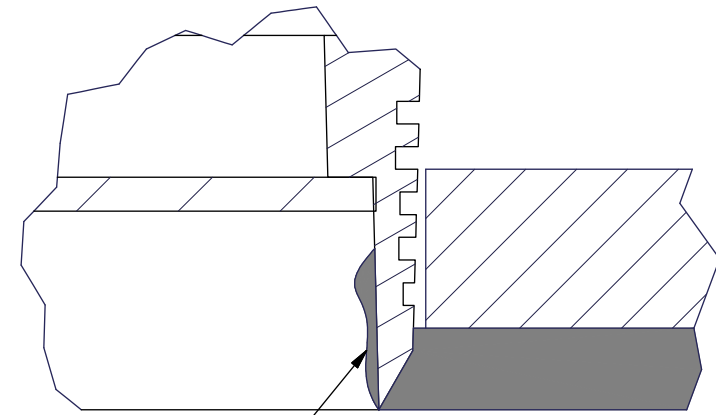

Recessed Ring ID 270 (inner diameter)

11799430

1  Ø 288mm

2

tighten

plaster finish

d (max 35mm)

3

4

NOT OK!

perfectly clean = OK!

CAN BE USED WITH

11790x09 - 11790x32: Scotty LED 1400L GE
11793x09 - 11793x32: Scotty Adj LED 1200L GE